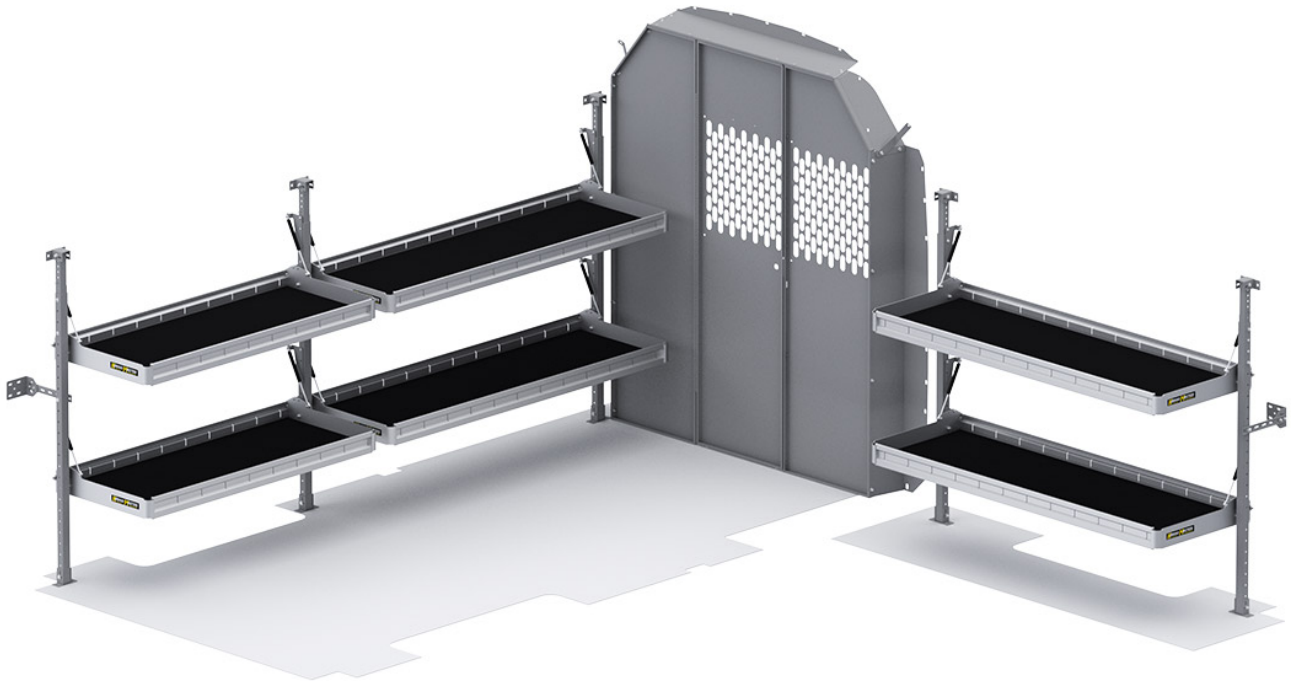

FOLDING SHELVES PACKAGE - TRANSIT 148" WB MID ROOF

Part # : 51TLM

PACKAGE INCLUDES

ITEM	DESCRIPTION	QTY
48487	Folding Shelf - Extra Shelf - 48" W x 20" D	2
48007	Folding Shelf - Leg	1
48606	Folding Shelf Unit - 60" W x 20" D	2
40660	Partition - Perforated - Transit Mid/High Roof	1
40669TM	Partition Wing Kit - Transit Mid Roof - For use with 4066X partitions	1