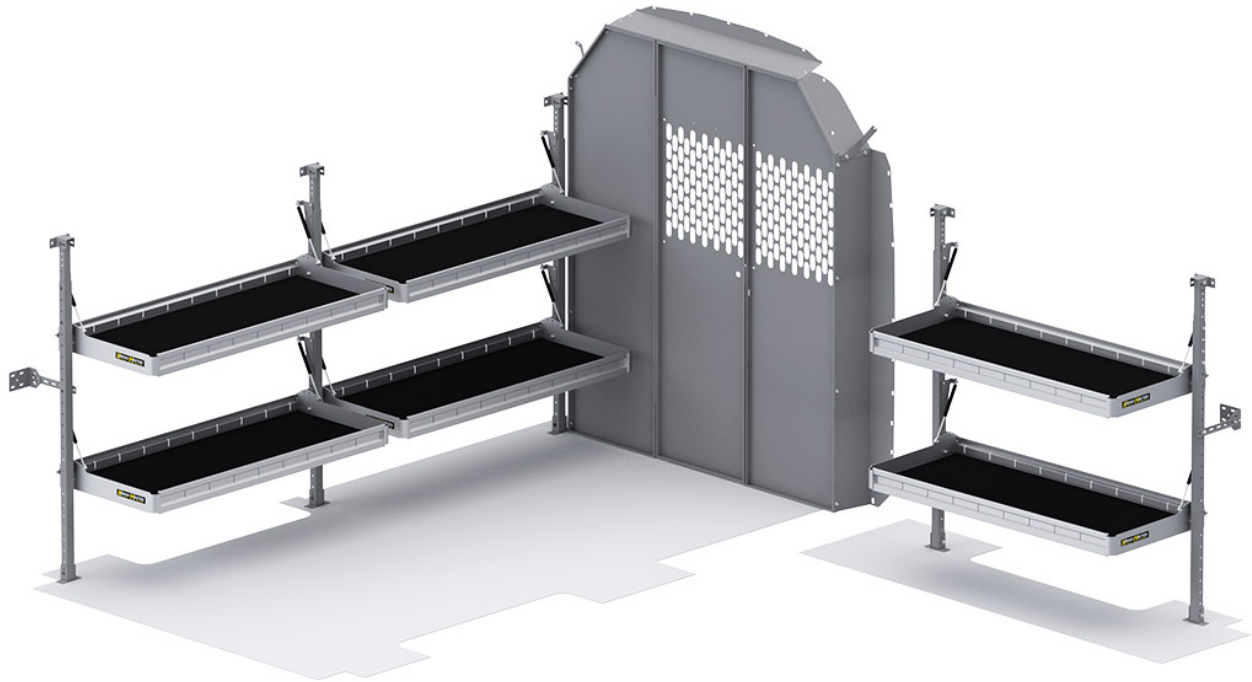

FOLDING SHELVES PACKAGE - TRANSIT 130" WB MID ROOF

Part # : 51TRM

PACKAGE INCLUDES

| ITEM | DESCRIPTION | QTY |
|---------|---|-----|
| 48486 | Folding Shelf Unit - 48" W x 20" D | 2 |
| 48487 | Folding Shelf - Extra Shelf - 48" W x 20" D | 2 |
| 48007 | Folding Shelf - Leg | 1 |
| 40660 | Partition - Perforated - Transit Mid/High Roof | 1 |
| 40669TM | Partition Wing Kit - Transit Mid Roof - For use with 4066X partitions | 1 |