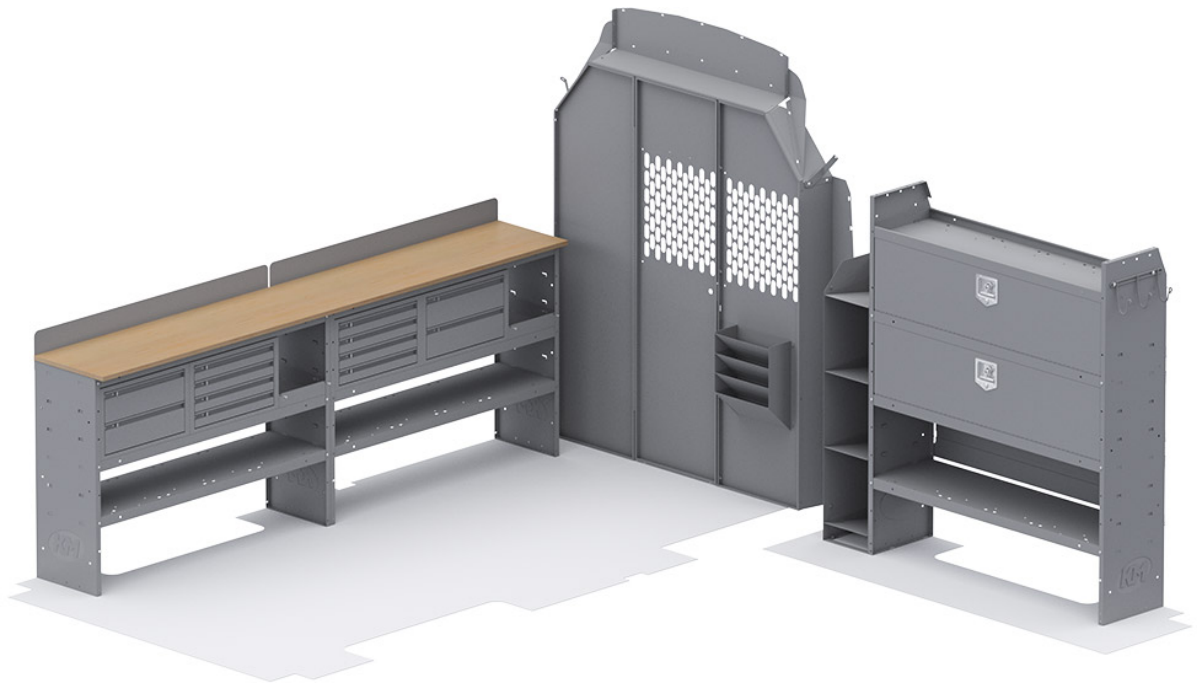

# LOCKSMITH PACKAGE - TRANSIT 148" WB MID / HIGH ROOF

Part # : 50TLH

## PACKAGE INCLUDES

ITEM	DESCRIPTION	QTY
40070	Drawer Cabinet - 2 Drawers	1
40090	Drawer Cabinet - 4 Drawers	2
40060	Hook - 3 Prong "J"	1
40280	Binder Rack - Standing	1
40270	Hanging File Holder	1
48524	Shelf Unit - 52" W x 60" H x 14" D	1
40660	Partition - Perforated - Transit Mid/High Roof, Sprinter High Roof	1
40669TH	Partition Wing Kit - Transit High Roof - For use with 4066X partitions	1
48523	Shelf Unit - 52" W x 36" H x 14" D	2
40552	Workbench Top w/ Backsplash - 52"W - Use with 48522 or 48523	2
40040	Shelf Door Kit 52" W	2
48190	Shelf Lip 10" L x 2.75" H	1