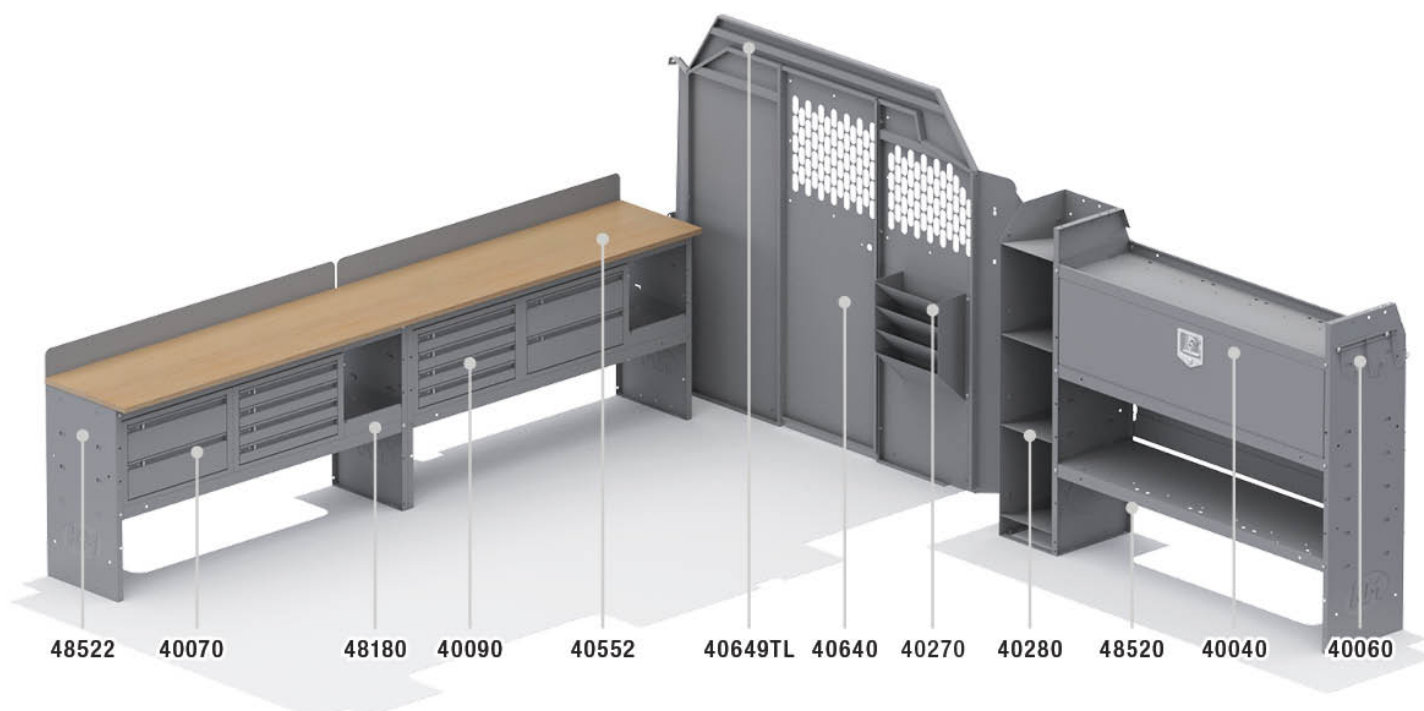

LOCKSMITH PACKAGE - TRANSIT 148" WB LOW ROOF

Part # : 50TLL

PACKAGE INCLUDES

ITEM	DESCRIPTION	QTY
40640	Partition - Perforated - Transit & NV Low Roof, GM, Metris	1
48520	Shelf Unit - 52" W x 46" H x 14" D	1
48522	Shelf Unit - 52" W x 27" H x 14" D	2
40552	Workbench Top w/ Backsplash - 52"W - Use with 48522 or 48523	2
40040	Shelf Door Kit 52" W	1
40070	Drawer Cabinet - 2 Drawers	2
40090	Drawer Cabinet - 4 Drawers	2
40060	Hook - 3 Prong "J"	1
48190	Shelf Lip 10" L x 2.75" H	2
40280	Binder Rack - Standing	1
40270	Hanging File Holder	1
40649TL	Partition Wing Kit - Transit Low Roof	1