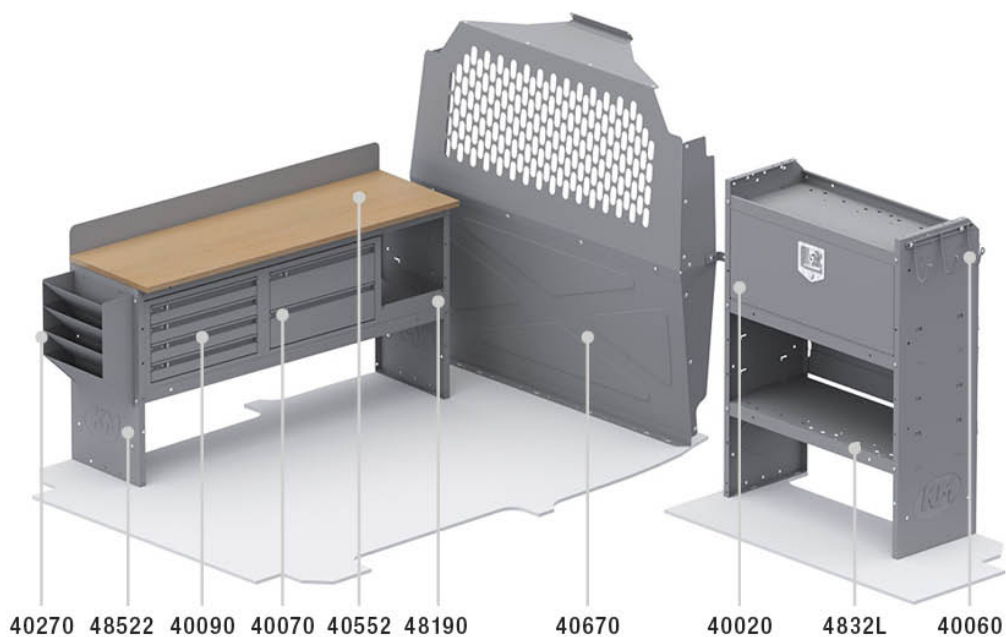

## LOCKSMITH PACKAGE - NV200

Part # : 500CE

*Includes 48301NC (not shown)*

### PACKAGE INCLUDES

ITEM	DESCRIPTION	QTY
40670	Partition - Perforated - Compact Vans	1
4832L	Shelf Unit - 32" W x 43" H x 14" D	1
40020	Shelf Door Kit 32" W	1
40060	Hook - 3 Prong "J"	1
40552	Workbench Top w/ Backslash - 52"W - Use with 48522 or 48523	1
48190	Shelf Lip 10" L x 2.75" H	1
40270	Hanging File Holder	1
40070	Drawer Cabinet - 2 Drawers	1
48522	Shelf Unit - 52" W x 27" H x 14" D	1
40090	Drawer Cabinet - 4 Drawers	1
48301NC	Shelf Mount Kit - NV200 - Use with 4832L	2