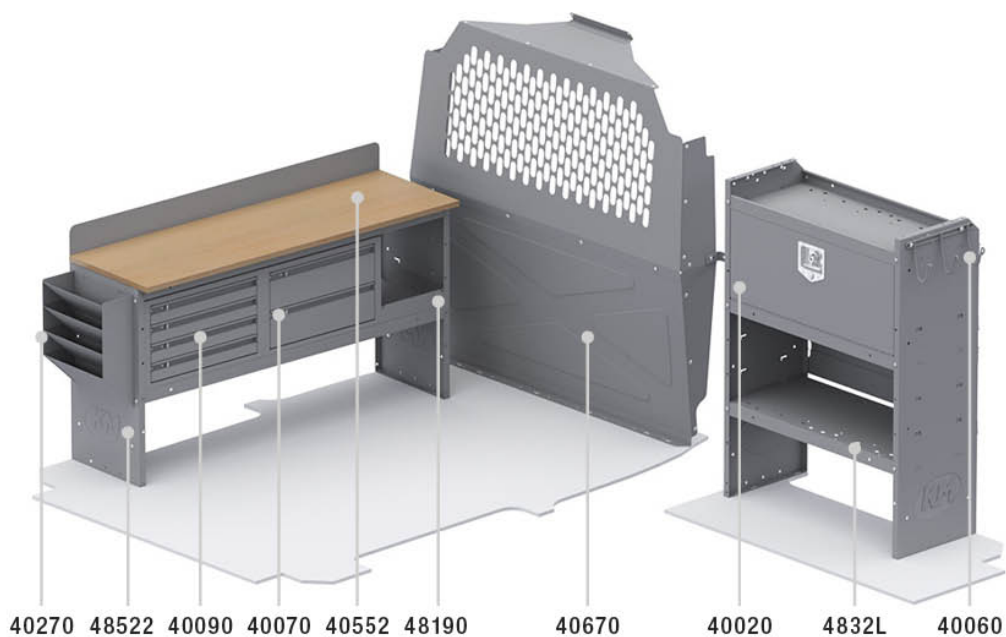

# LOCKSMITH PACKAGE - TRANSIT CONNECT 120" WB

Part # : 50TCL

Includes 48301PC (not shown)

## PACKAGE INCLUDES

ITEM	DESCRIPTION	QTY
40670	Partition - Perforated - Compact Vans	1
4832L	Shelf Unit - 32" W x 43" H x 14" D	1
40020	Shelf Door Kit 32" W	1
40060	Hook - 3 Prong "J"	1
40552	Workbench Top w/ Backsplash - 52"W - Use with 48522 or 48523	1
48190	Shelf Lip 10" L x 2.75" H	1
40270	Hanging File Holder	1
40070	Drawer Cabinet - 2 Drawers	1
48522	Shelf Unit - 52" W x 27" H x 14" D	1
40090	Drawer Cabinet - 4 Drawers	1
48301TC	Shelf Mount Kit - Transit Connect - Use with 4832L	2