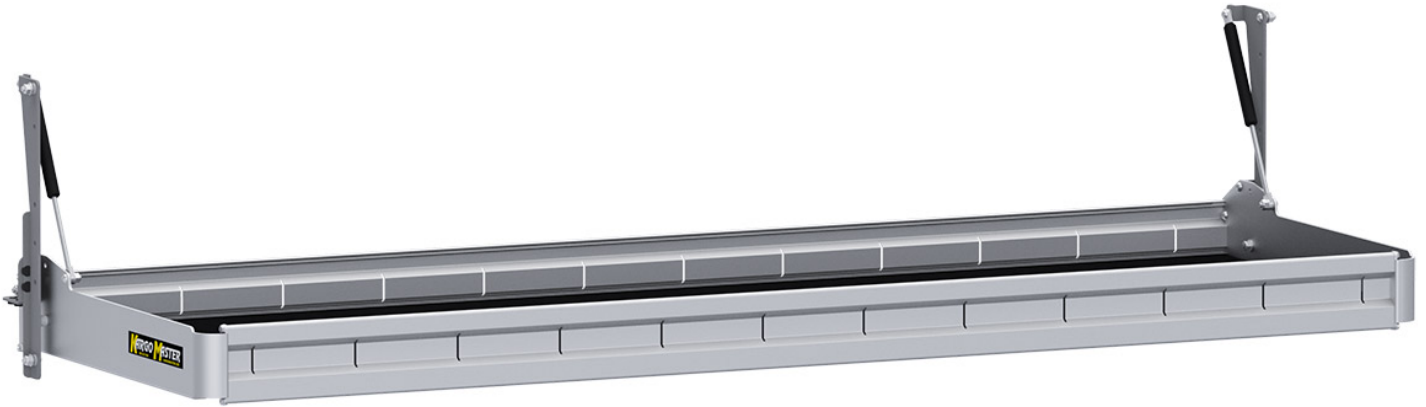

## FOLDING SHELF - EXTRA SHELF - 60" W X 20" W

---

Part # : 48607

### Folding Shelf - Extra Shelf – 60” W x 20” D

Single Additional Shelf for Kargo Master 48" W folding shelves.