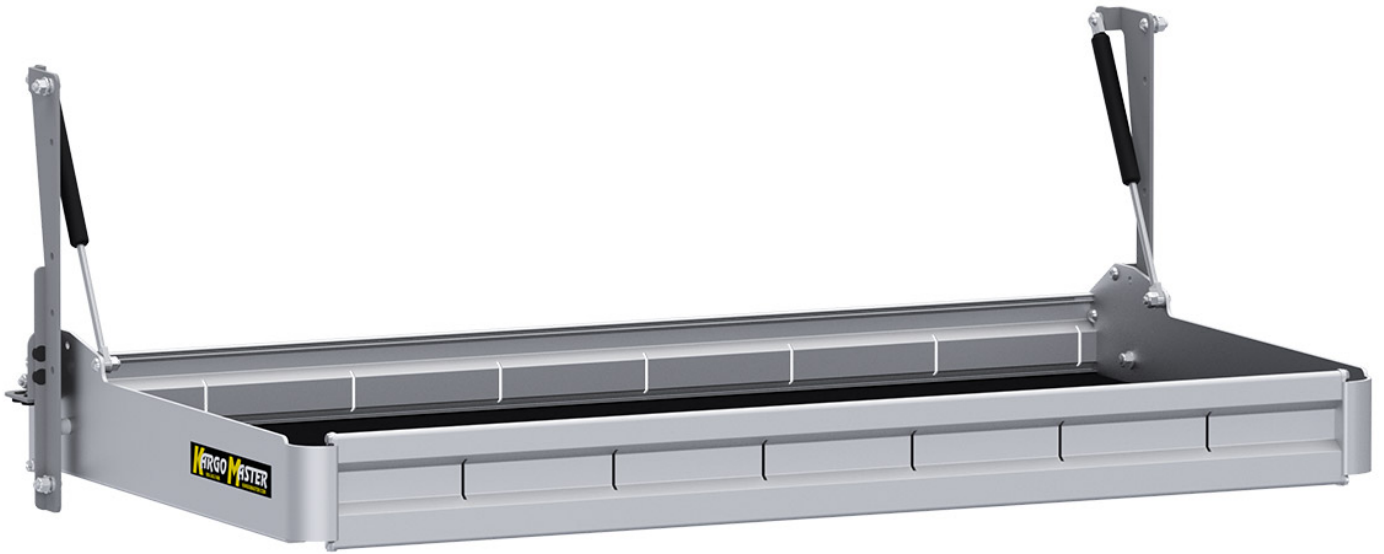

## **FOLDING SHELF - EXTRA SHELF - 36" W X 20" D**

---

**Part # : 48367**

### **Folding Shelf - Extra Shelf – 36" W x 20" D**

Single Additional Shelf for Kargo Master 48" W folding shelves.