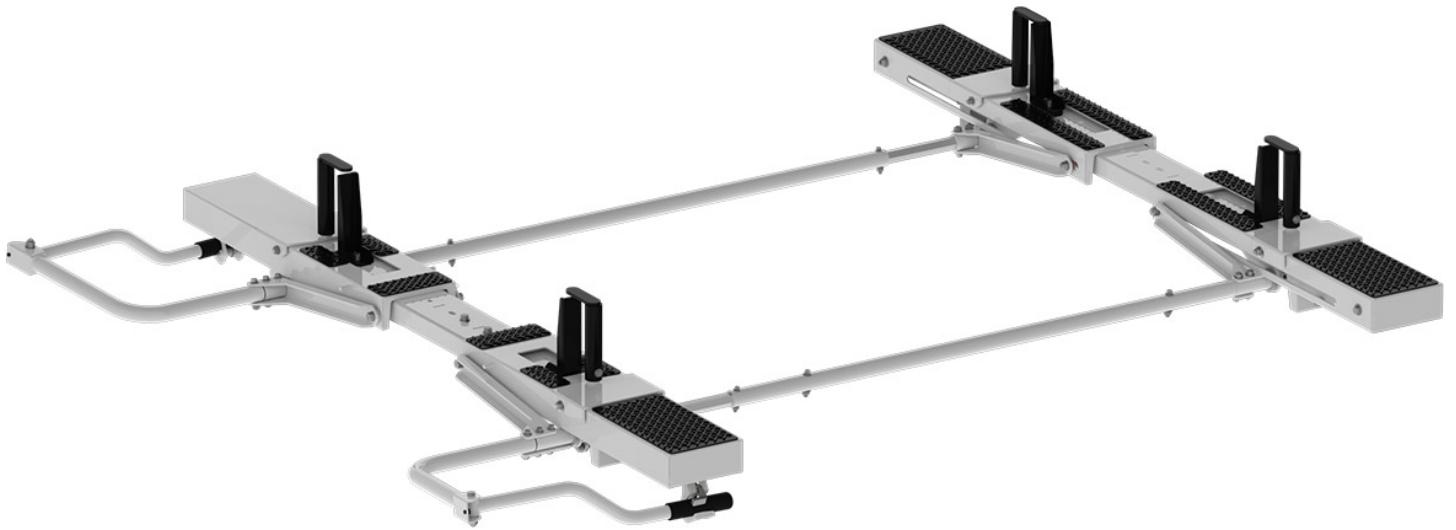

DROP DOWN LADDER RACK KIT - DOUBLE - 8' MOST COMMERCIAL CAPS

Part # : 4C8ADD

Put your ladders within reach!

Our drop down ladder racks make it easy to load and unload your ladders with just a grab of a handle. This kit included rack, mechanism and mount kit.

PACKAGE INCLUDES

ITEM	DESCRIPTION	QTY
4A943	Drop Down HD Aluminum Ladder Rack - Driver Side Mechanism - (Add to 4A934)	1
4A934	Drop Down HD Aluminum Ladder Rack - Trucks w/ Cap	1
408SC	Mount Kit - Truck Cap Clamp & Lock and Drop Down Ladder Racks	1