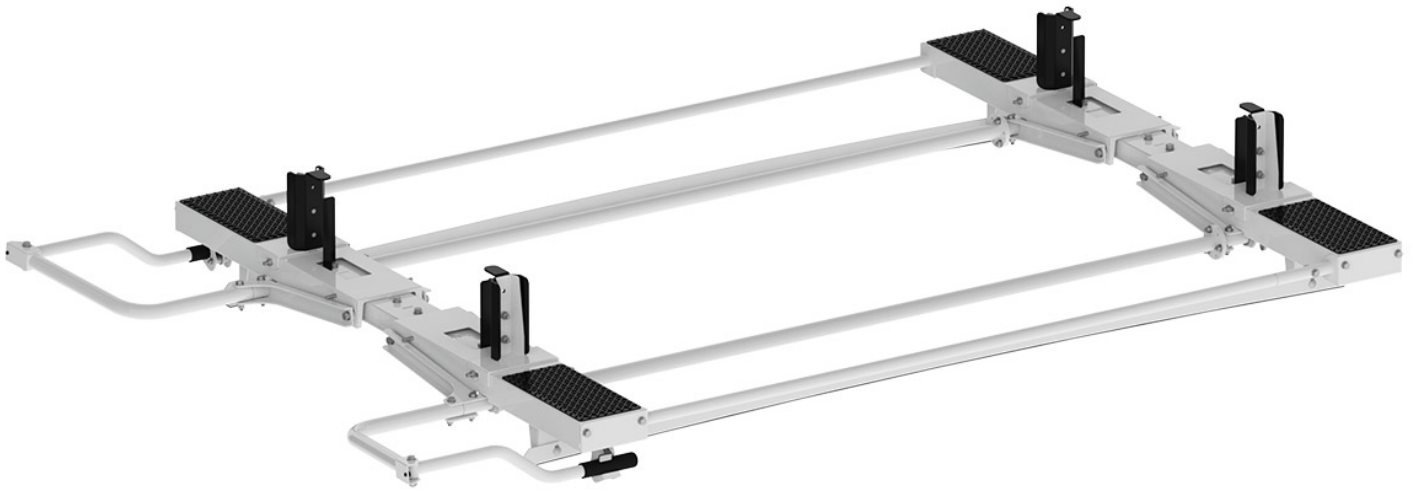

## DROP DOWN LADDER RACK KIT - DOUBLE - NV200

---

Part # : 4NCSDD

### Put your ladders within reach!

Our drop down ladder racks make it easy to load and unload your ladders with just a grab of a handle. This kit includes rack, mechanisms and mount kit.

#### PACKAGE INCLUDES

ITEM	DESCRIPTION	QTY
40943	Drop Down Ladder Racks Driver Side Mechanism - Compact Vans (Add to 40933)	1
40933	Drop Down Ladder Rack - Compact Vans	1