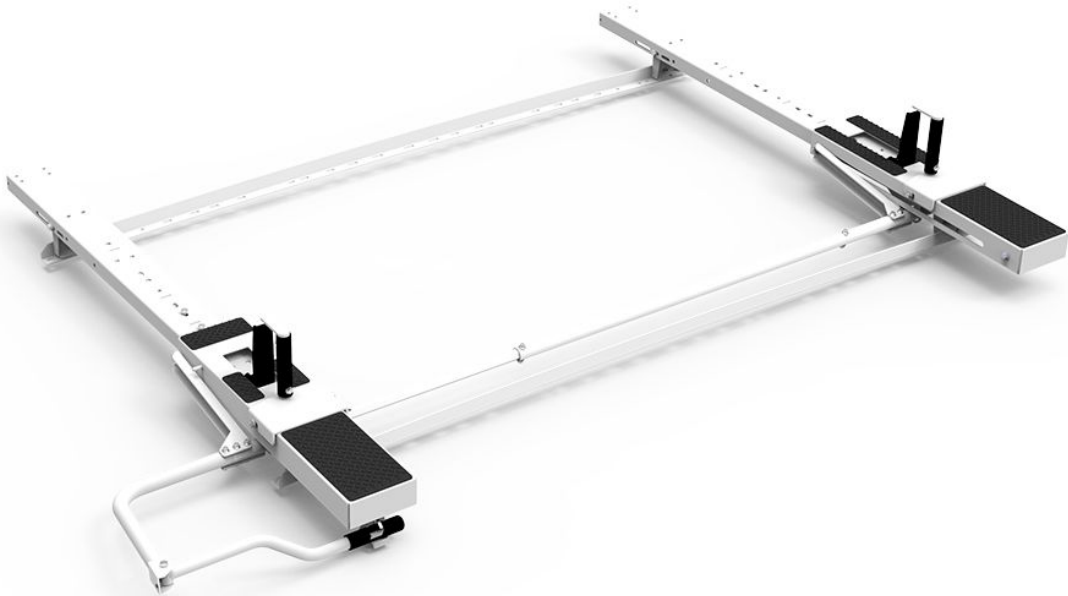

DROP DOWN LADDER RACK KIT - SINGLE - NV200

Part # : 4NCS0D

Put your ladders within reach!

Our drop down ladder racks make it easy to load and unload your ladders with just a grab of a handle. This kit includes rack, mechanism and mount kit.

PACKAGE INCLUDES

ITEM	DESCRIPTION	QTY
40933	Drop Down Ladder Rack - Compact Vans	1