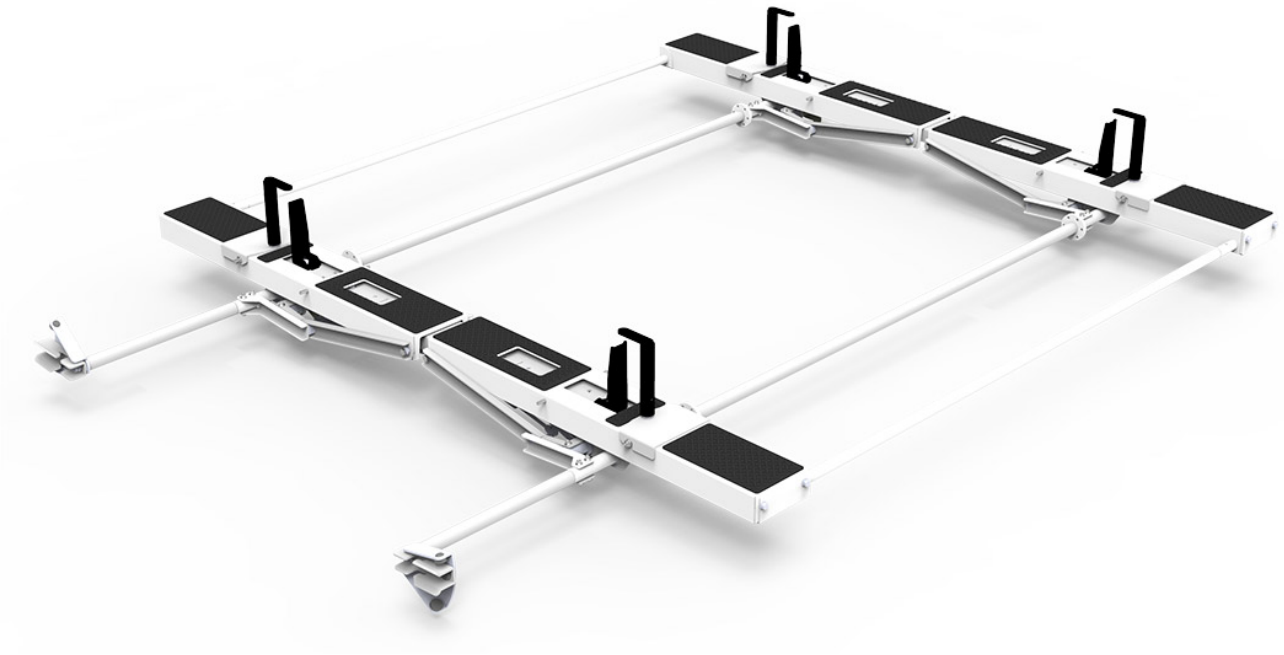

DROP DOWN HD ALUMINUM LADDER RACK KIT - DOUBLE - NV HR

Part # : 4NHADD

Put your ladders within reach!

Our drop down ladder racks make it easy to load and unload your ladders with just a grab of a handle. This kit includes rack, mechanisms and mount kit.

PACKAGE INCLUDES

ITEM	DESCRIPTION	QTY
4A95H-2	Double Drop Down HD Aluminum Ladder Rack, High Roof, Box 2 of 2	1
409ND	Mount Kit - NV Drop Down Ladder Racks	1
4A95H-1	Double Drop Down HD Aluminum Ladder Rack, High Roof, Box 1 of 2	1