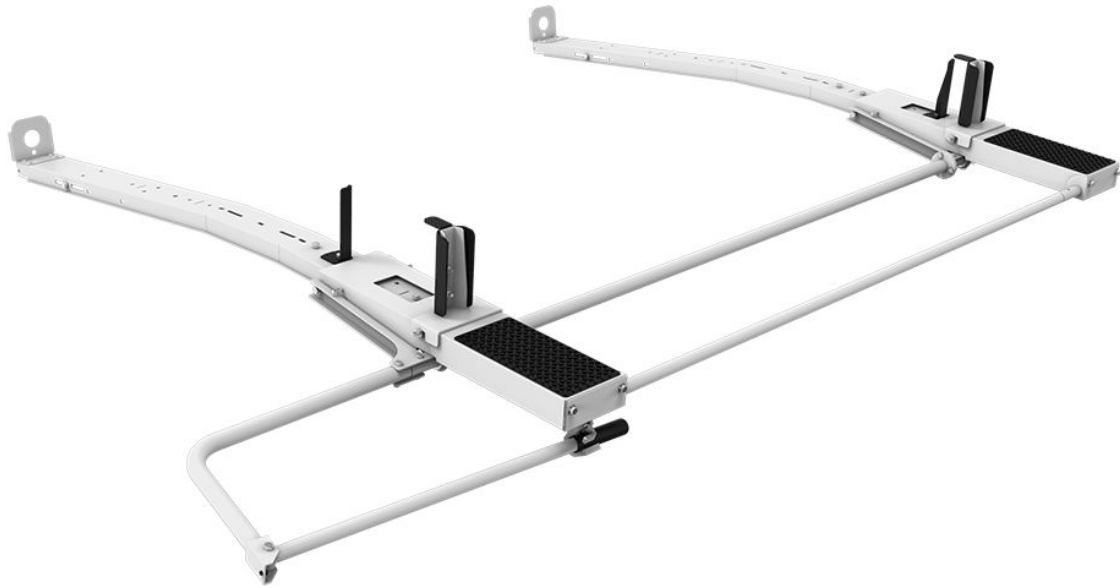

DROP DOWN LADDER RACK KIT - SINGLE - NV

Part # : 4NLS0D

Put your ladders within reach!

Our drop down ladder racks make it easy to load and unload your ladders with just a grab of a handle. This kit included rack, mechanism and mount kit.

PACKAGE INCLUDES

ITEM	DESCRIPTION	QTY
4092L	Drop Down Ladder Rack - Low Roof Transit & NV, Metris, GM	1
409ND	Mount Kit - NV Drop Down Ladder Racks	1