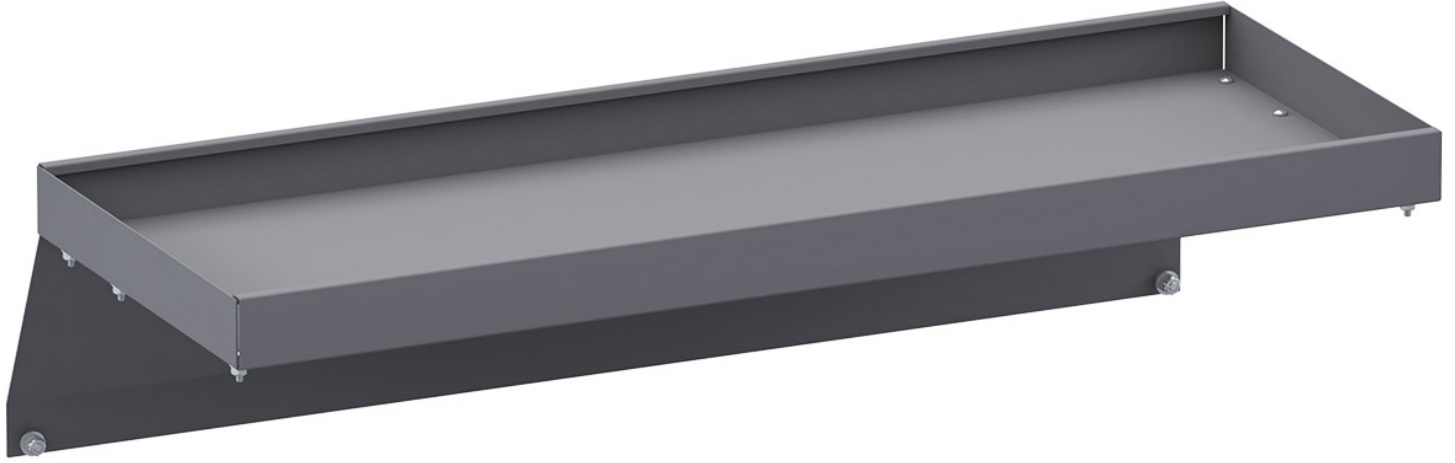

TOP SHELF 32" W FOR 48320 & 48324

Part # : 48171

Add more to your shelves

Top shelf for 32" Kargo Master Shelf Unit