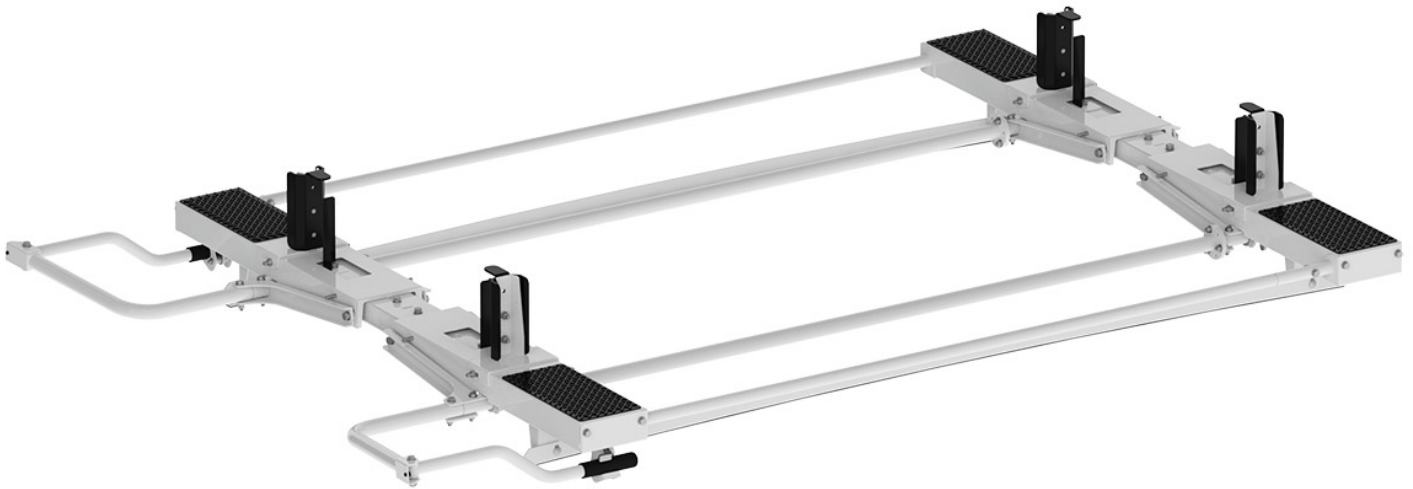

DROP DOWN LADDER RACK KIT - DOUBLE - TRANSIT CONNECT

Part # : 4TCSDD

Put your ladders within reach!

Our drop down ladder racks make it easy to load and unload your ladders with just a grab of a handle. This kit includes rack, mechanisms and mount kit.

PACKAGE INCLUDES

ITEM	DESCRIPTION	QTY
40943	Drop Down Ladder Racks Driver Side Mechanism - Compact Vans (Add to 40933)	1
40933	Drop Down Ladder Rack - Compact Vans	1