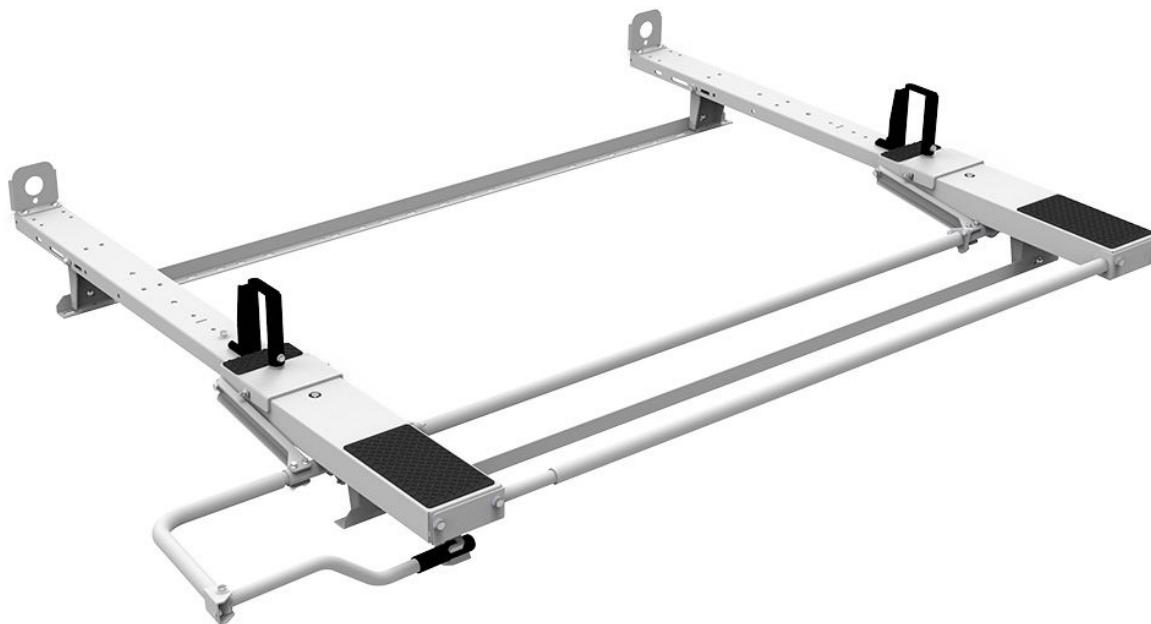

DROP DOWN HD ALUMINUM LADDER RACK KIT - SINGLE - TRANSIT CONNECT

Part # : 4TCA0D

Put your ladders within reach!

Our drop down ladder racks make it easy to load and unload your ladders with just a grab of a handle. This kit includes rack, mechanism and mount kit.

PACKAGE INCLUDES

ITEM	DESCRIPTION	QTY
4A97L	Drop Down HD Aluminum Ladder Rack - Compact Vans, Including Metris	1