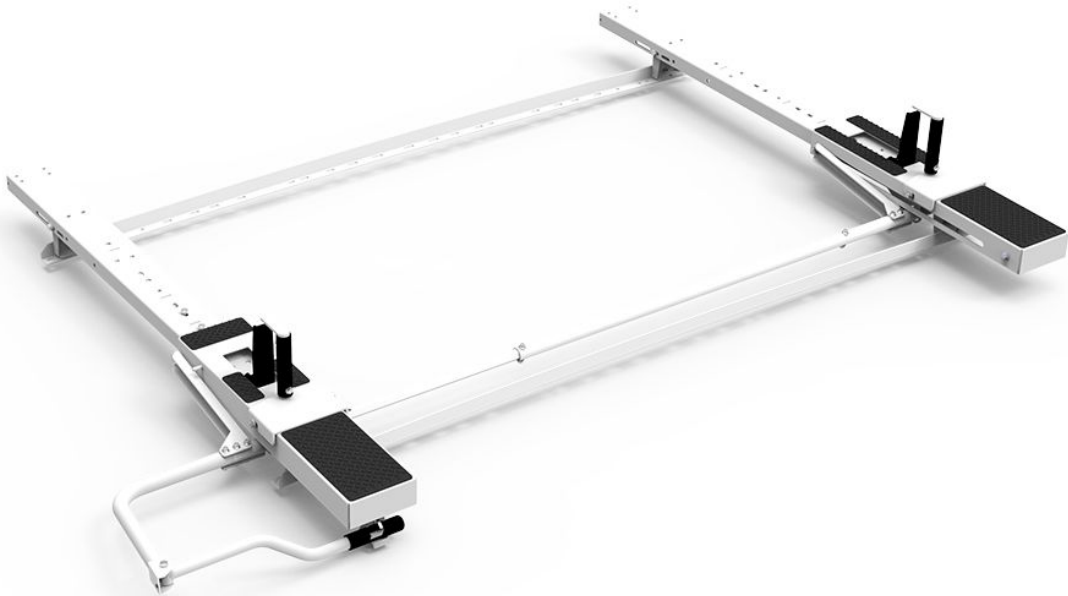

DROP DOWN LADDER RACK KIT - SINGLE - TRANSIT CONNECT

Part # : 4TCS0D

Put your ladders within reach!

Our drop down ladder racks make it easy to load and unload your ladders with just a grab of a handle. This kit includes rack, mechanism and mount kit.

PACKAGE INCLUDES

ITEM	DESCRIPTION	QTY
40933	Drop Down Ladder Rack - Compact Vans	1