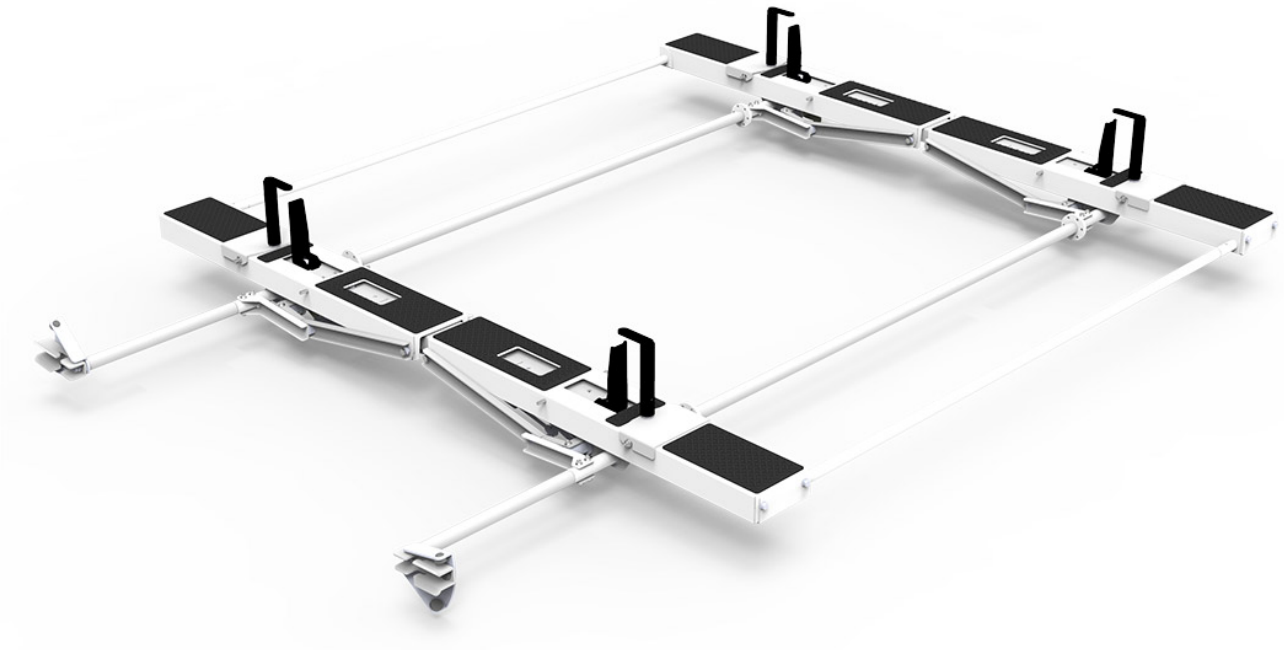

DROP DOWN HD ALUMINUM LADDER RACK KIT - DOUBLE - TRANSIT HR

Part # : 4THADD

Put your ladders within reach!

Our drop down ladder racks make it easy to load and unload your ladders with just a grab of a handle. This kit includes rack, mechanisms and mount kit.

PACKAGE INCLUDES

ITEM	DESCRIPTION	QTY
4A95H-2	Double Drop Down HD Aluminum Ladder Rack, High Roof, Box 2 of 2	1
409TD	Mount Kit - Transit Drop Down Ladder Racks	1
4A95H-1	Double Drop Down HD Aluminum Ladder Rack, High Roof, Box 1 of 2	1