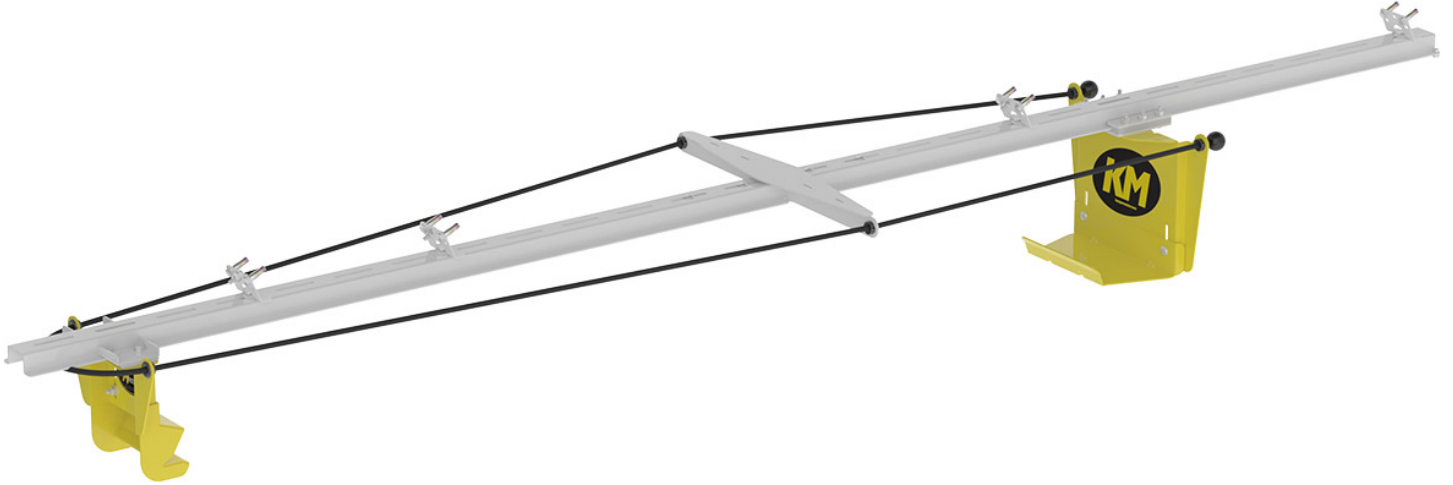

## INTERIOR LADDER RACK - FULL SIZE VANS

---

Part # : 40480

**Put more of your ladders within reach!**

This interior ladder rack allows you to mount ladders up to 8 ft into your van interior.