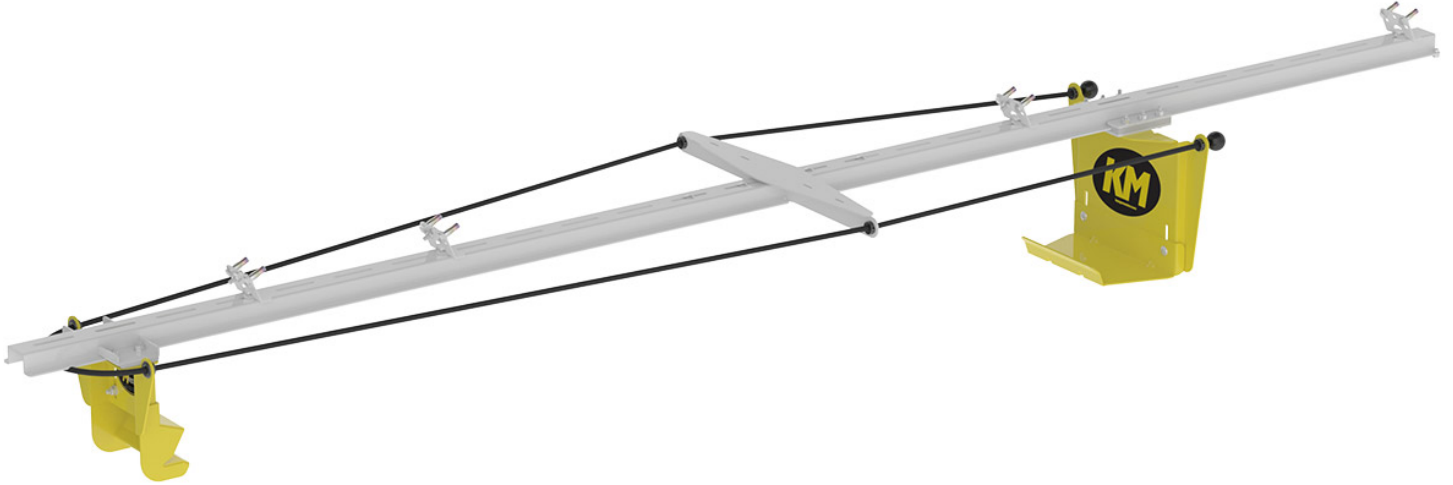

INTERIOR LADDER RACK - FULL SIZE VANS

Part # : 40480

Put more of your ladders within reach!

This interior ladder rack allows you to mount ladders up to 8 ft into your van interior.