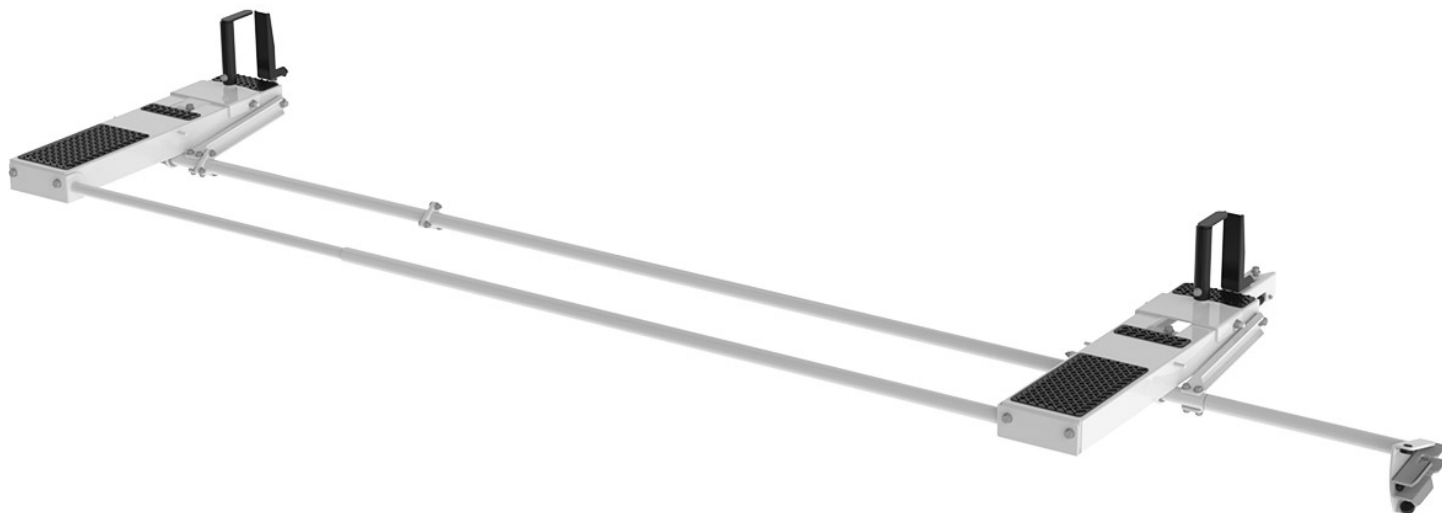

## DROP DOWN HD ALUMINUM LADDER RACK - DRIVER SIDE MECHANISM (ADD TO 4A93M)

---

Part # : 4A96M

### Put more of your ladders within reach!

Add this Driver's Side Mechanism to your Kargo Master drop down ladder, giving you even more carry capacity at the grab of a handle.