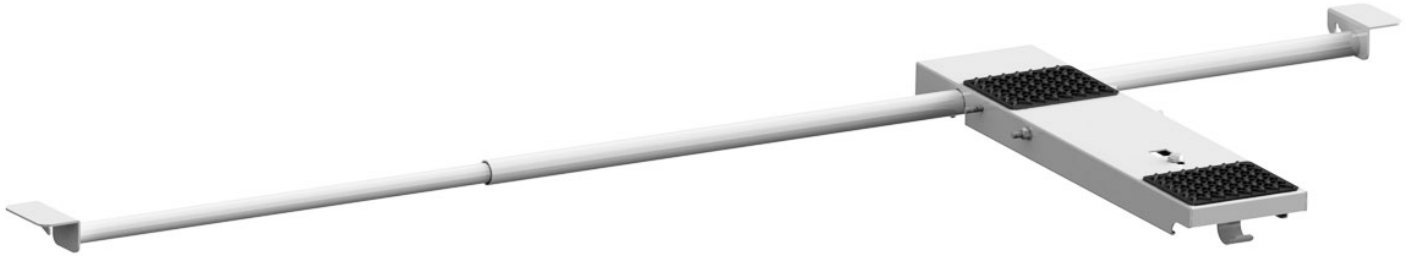

DROP DOWN LADDER RACK - ALUMINUM STEP LADDER BRACKET

Part # : 4A816

Who says short ladders need to ride in the van?

Kargo Master Drop Down Step Ladder Bracket can be use with select Kargo Master 409xx and 4A9xx series ladder racks to mount step ladders.