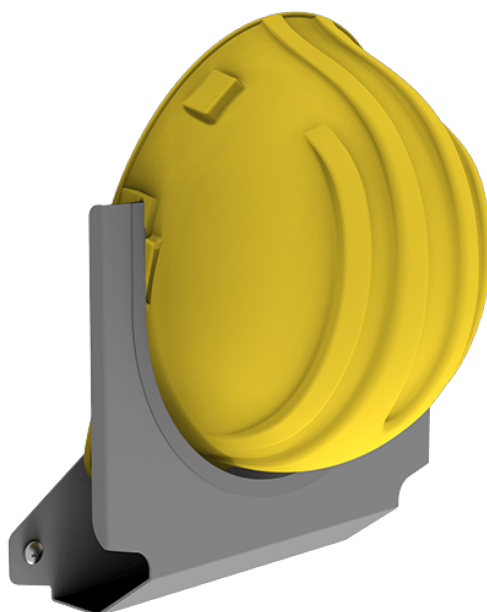

## HARD HAT HOLDER

---

Part # : 40131

**Provides an easy way to hang your hat anywhere in your van.**

A sheet metal hard hat holder that can be mounted to any Kargo Master shelf end panel or partition.