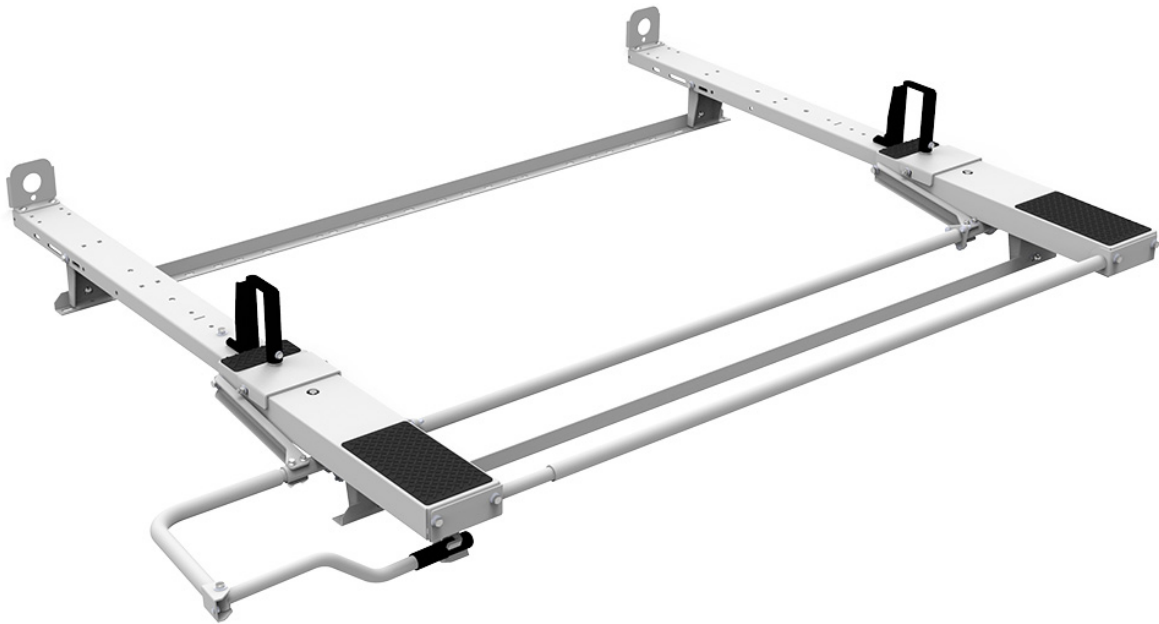

## DROP DOWN HD ALUMINUM LADDER RACK - COMPACT VANS, INCLUDING METRIS

---

Part # : 4A97L

**Put your ladders within reach!**

Kargo Master Drop Down Ladder Racks make it easy to load and unload your ladders with just a grab of a handle.