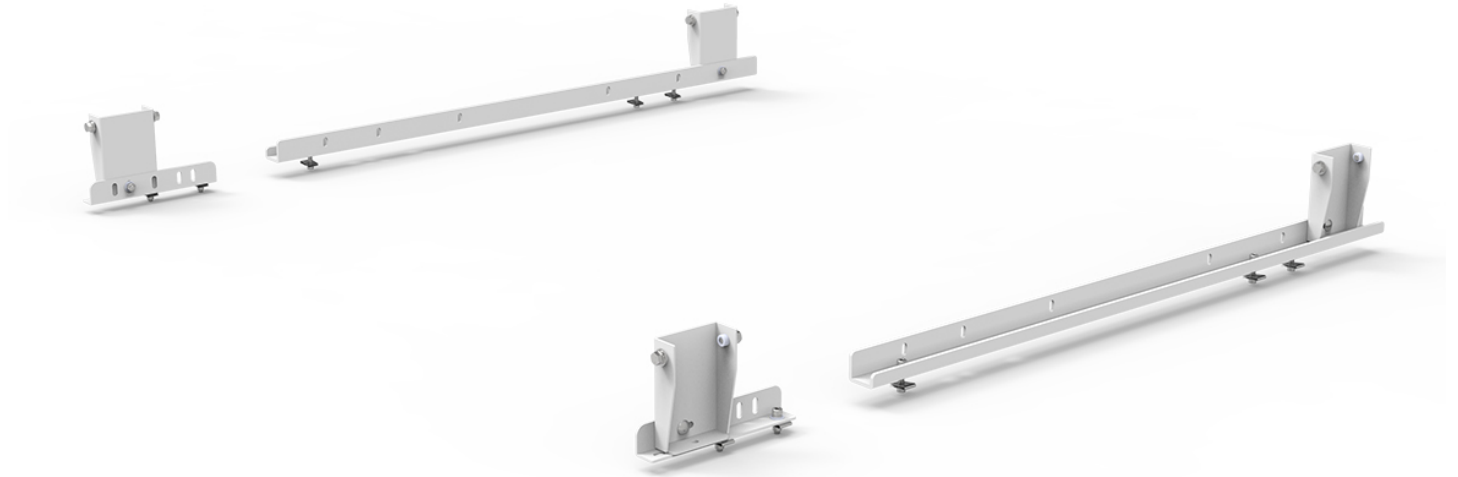

MOUNT KIT - NV DROP DOWN LADDER RACKS

Part # : 409ND

A mounting kit for the NV to mount Kargo Master Clamp & Lock Ladder Racks.