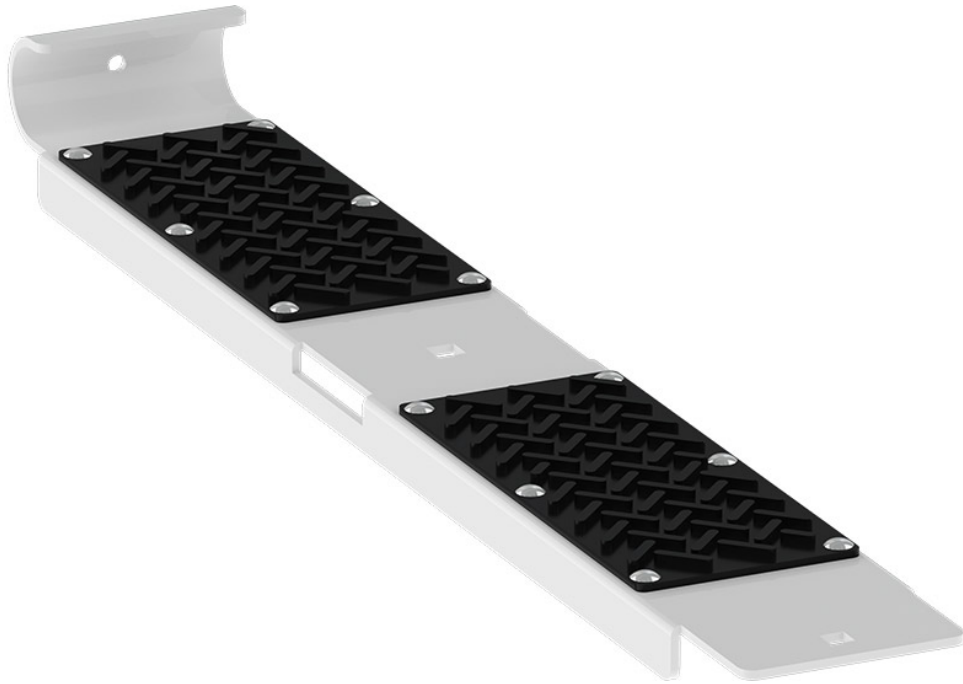

CLAMP & LOCK LADDER RACKS - 6' STEP HD ALUMINUM LADDER BRACKET

Part # : 4A815

An add-on bracket to secure shorter ladders on Kargo Master Aluminum Clamp & Lock Ladder Racks.