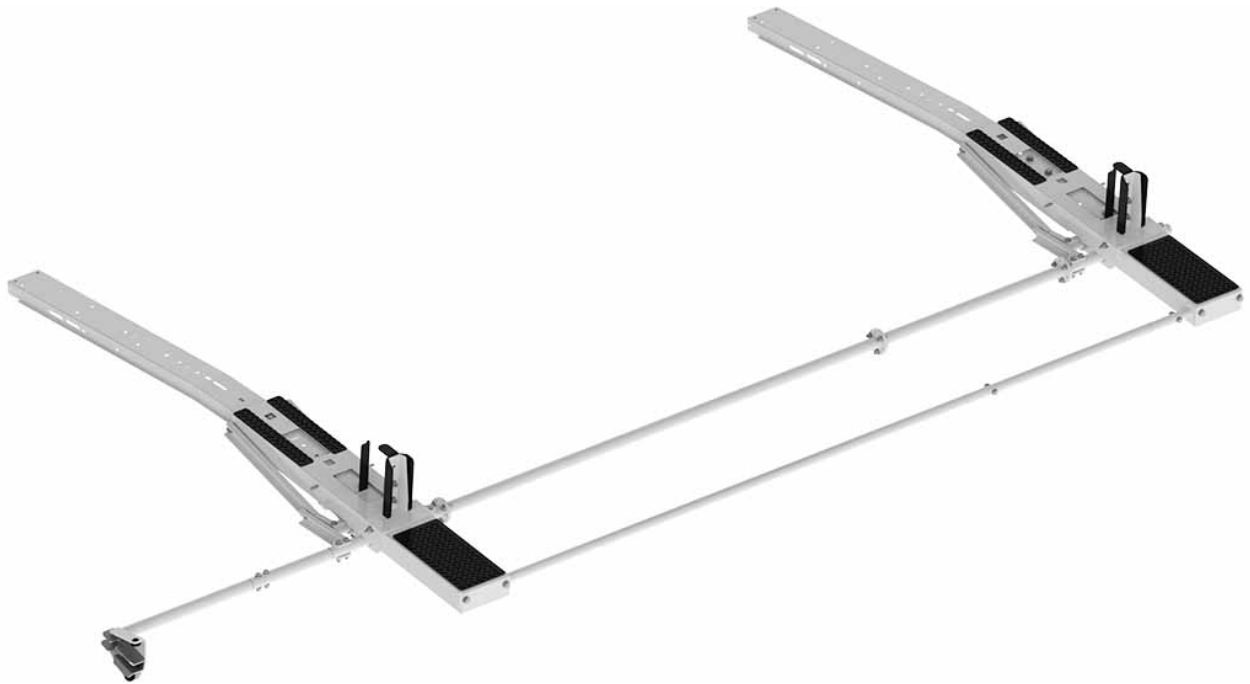

DROP DOWN LADDER RACK - MID/HIGH ROOF TRANSIT, HIGH ROOF NV, PROMASTER & SPRINTER

Part # : 4099H

Put your ladders within reach!

Our drop down ladder racks make it easy to load and unload your ladders with just a grab of a handle.

****Mount Kit Required****

****Mount Kit Required****

PACKAGE INCLUDES

ITEM	DESCRIPTION	QTY
4099H-1	Drop Down Ladder Rack - Mid/High Roof Transit, High Roof NV, ProMaster & Sprinter (Box 1 of 2)	1
4099H-2	Drop Down Ladder Rack - Mid/High Roof Transit, High Roof NV, ProMaster & Sprinter (Box 2 of 2)	1