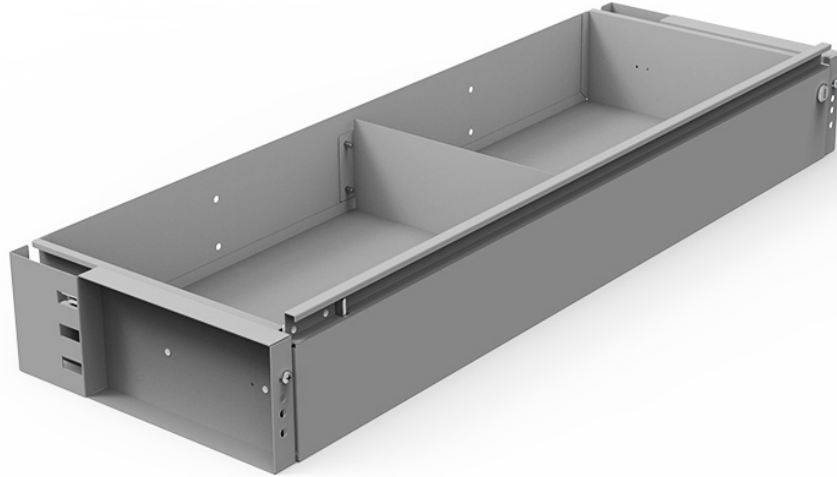

## DRAWER - LOCKING SHELF DRAWER 42" W

---

Part # : 48142

This product is a locking shelf drawer with one divider that can be fit into any 42" shelf. It can be stacked 2 units per shelf.