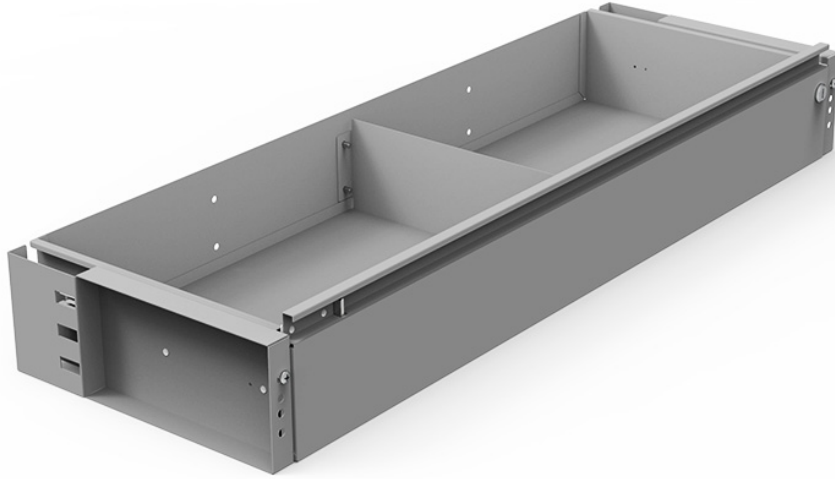

## DRAWER - LOCKING SHELF DRAWER 42" W

---

Part # : 48142

This product is a locking shelf drawer with one divider that can be fit into any 42" shelf. It can be stacked 2 units per shelf.