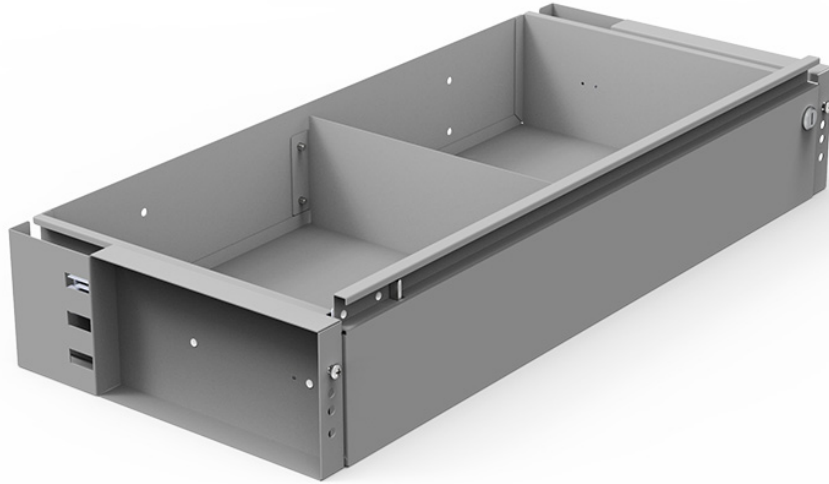

DRAWER - LOCKING SHELF DRAWER 32" W

Part # : 48132

This product is a Locking Shelf Drawer with one divider that can be fit into any 32" shelf. It can be stacked 2 units per shelf.