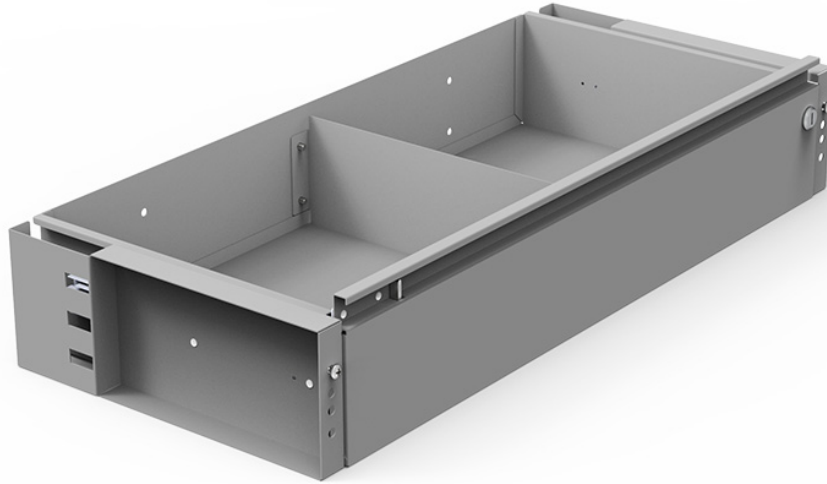

## **DRAWER - LOCKING SHELF DRAWER 32" W**

---

**Part # : 48132**

**This product is a Locking Shelf Drawer with one divider that can be fit into any 32" shelf. It can be stacked 2 units per shelf.**