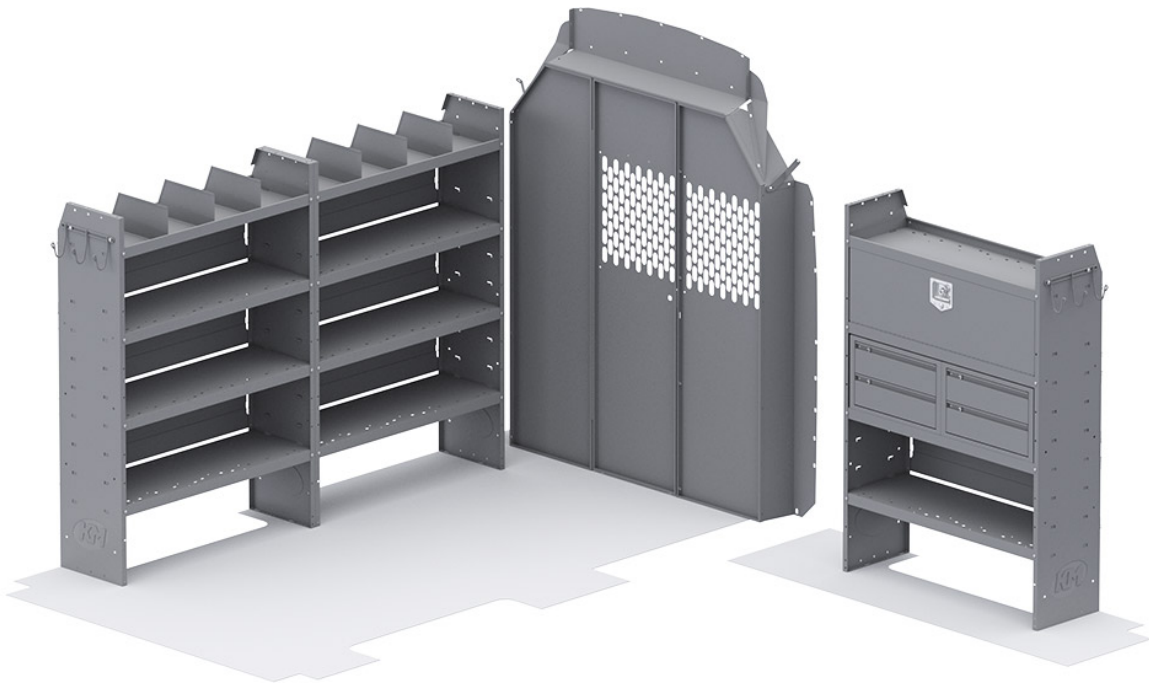

TELECOM 60" H SHELVES - TRANSIT 130" WB HIGH ROOF

Part # : 44TRH

Keep your connectors, spools and tool organized!

The Kargo Master Telecom Van Package is designed to organize common cabling parts and tools, making everything easily within reach.

PACKAGE INCLUDES

| ITEM | DESCRIPTION | QTY |
|---------|--|-----|
| 48424 | Shelf Unit - 42" W x 60" H x 14" D | 3 |
| 40010 | Shelf Door Kit 42" W | 1 |
| 40070 | Drawer Cabinet - 2 Drawers | 2 |
| 40060 | Hook - 3 Prong "J" | 2 |
| 40030 | Shelf Dividers 6" Tall (Set of 6) | 1 |
| 40660 | Partition - Perforated - Transit Mid/High Roof, Sprinter High Roof | 1 |
| 40669TH | Partition Wing Kit - Transit High Roof - For use with 4066X partitions | 1 |