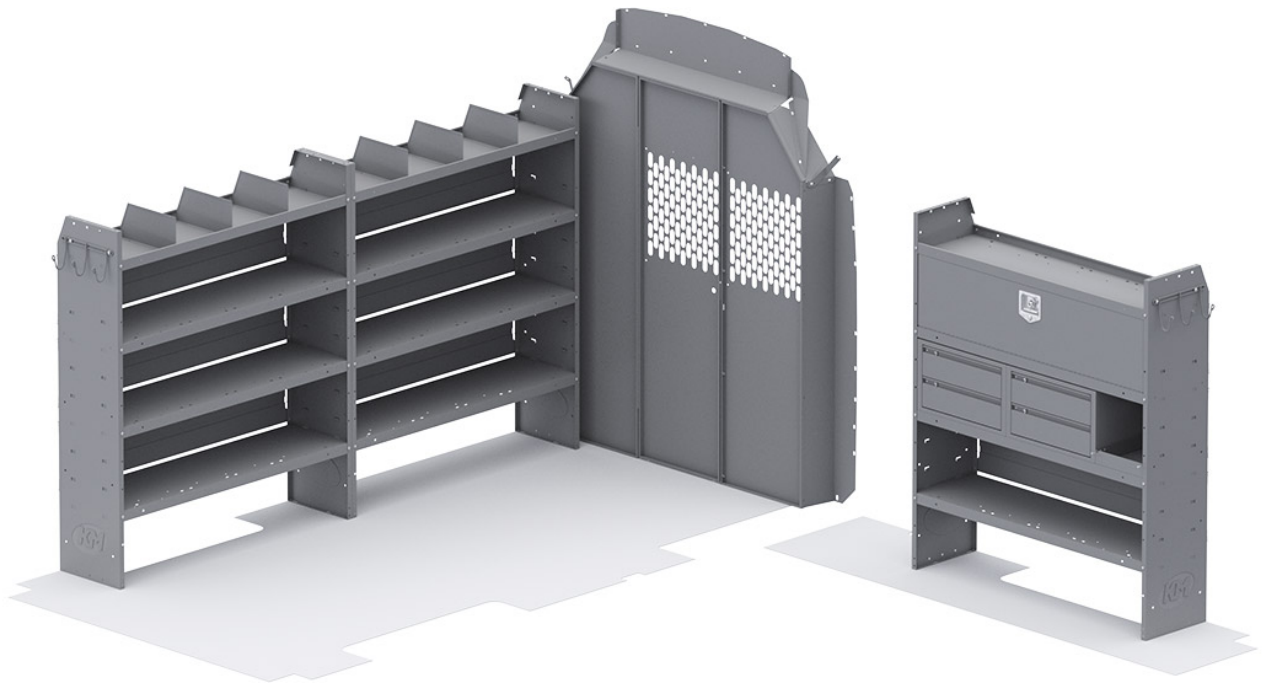

TELECOM 60" H SHELVES - TRANSIT 148" WB HIGH ROOF

Part # : 44TLH

Keep your connectors, spools and tool organized!

The Kargo Master Telecom Van Package is designed to organize common cabling parts and tools, making everything easily within reach.

PACKAGE INCLUDES

ITEM	DESCRIPTION	QTY
48524	Shelf Unit - 52" W x 60" H x 14" D	3
40040	Shelf Door Kit 52" W	1
40070	Drawer Cabinet - 2 Drawers	2
40060	Hook - 3 Prong "J"	2
40030	Shelf Dividers 6" Tall (Set of 6)	1
48190	Shelf Lip 10" L x 2.75" H	1
40660	Partition - Perforated - Transit Mid/High Roof, Sprinter High Roof	1
40669TH	Partition Wing Kit - Transit High Roof - For use with 4066X partitions	1