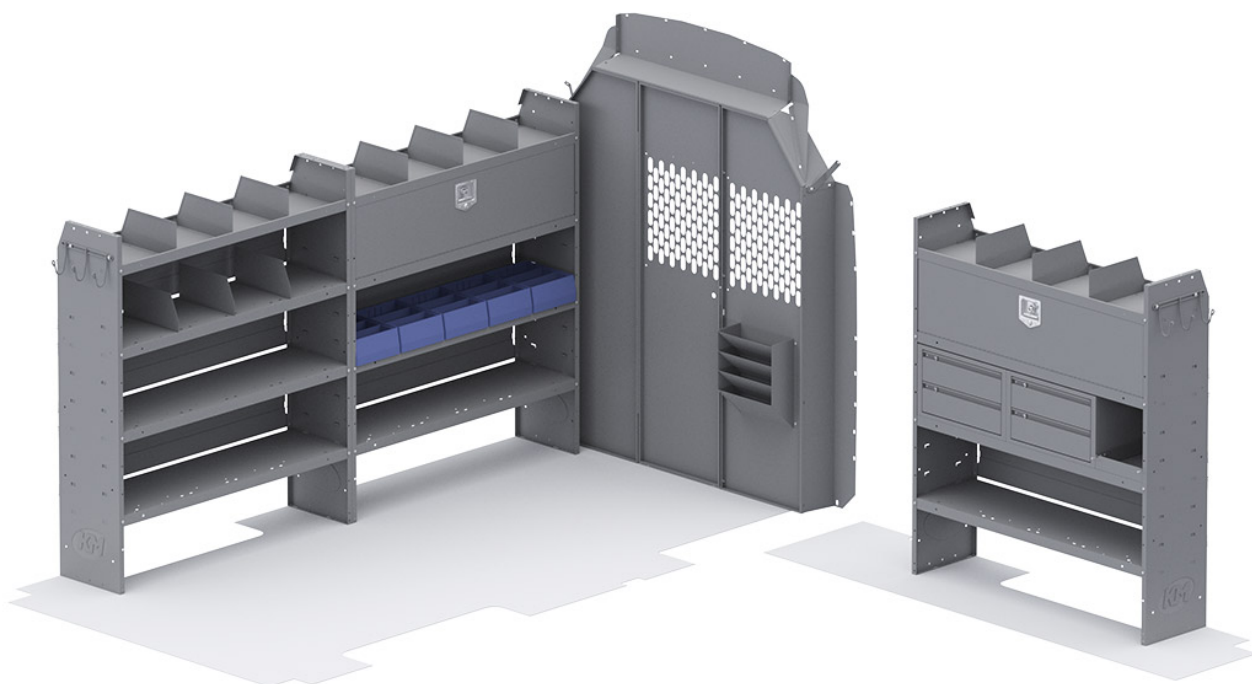

SECURITY 60" H SHELVES - TRANSIT 148" WB HIGH ROOF

Part # : 43TLH

Keep valuable tools and parts secure.

With two locking shelf doors and plenty of storage for tools and parts, the Kargo Master Security packages have you covered.

PACKAGE INCLUDES

ITEM	DESCRIPTION	QTY
48524	Shelf Unit - 52" W x 60" H x 14" D	3
40040	Shelf Door Kit 52" W	2
40070	Drawer Cabinet - 2 Drawers	2
40060	Hook - 3 Prong "J"	2
40270	Hanging File Holder	1
40310	Small Parts Shelf Bin - 10" W Plastic	5
40030	Shelf Dividers 6" Tall (Set of 6)	2
48190	Shelf Lip 10" L x 2.75" H	1
40660	Partition - Perforated - Transit Mid/High Roof	1
40669TH	Partition Wing Kit - Transit High Roof - For use with 4066X partitions	1