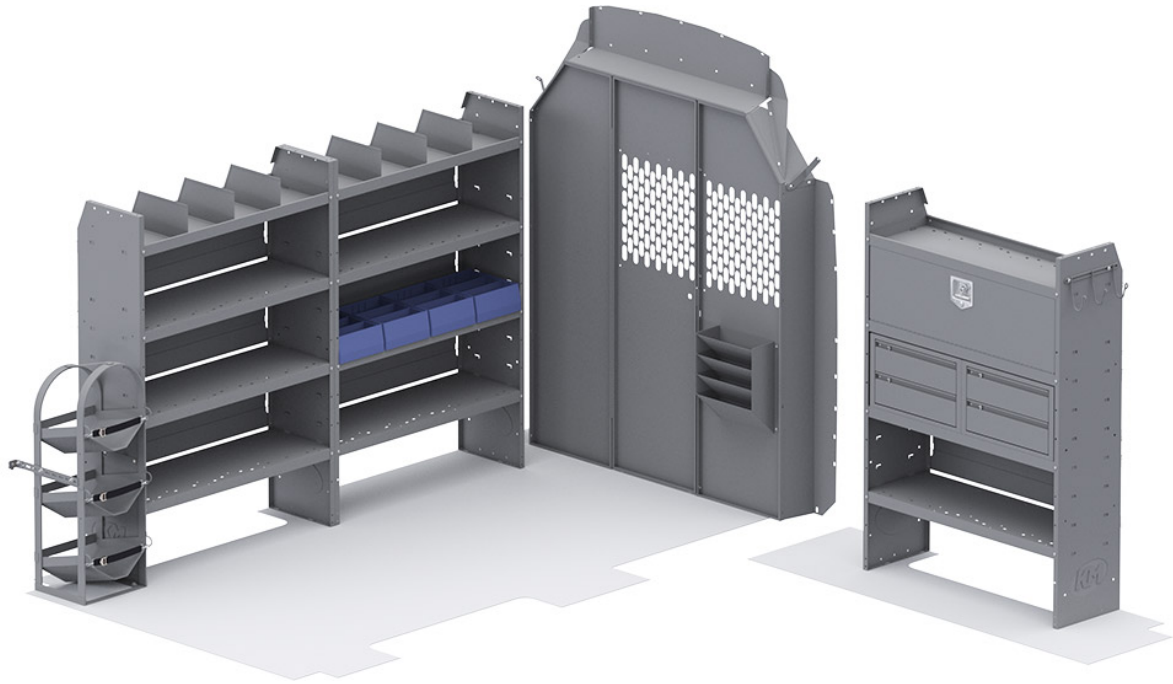

HVAC 60" H SHELVES - TRANSIT 130" WB HIGH ROOF

Part # : 45TRH

PACKAGE INCLUDES

ITEM	DESCRIPTION	QTY
48424	Shelf Unit - 42" W x 60" H x 14" D	3
40010	Shelf Door Kit 42" W	1
40070	Drawer Cabinet - 2 Drawers	2
40270	Hanging File Holder	1
40060	Hook - 3 Prong "J"	1
40030	Shelf Dividers 6" Tall (Set of 6)	1
40310	Small Parts Shelf Bin - 10" W Plastic	4
40660	Partition - Perforated - Transit Mid/High Roof, Sprinter High Roof	1
40102	Refrigerant Tank Rack - 3 Tier	1
40669TH	Partition Wing Kit - Transit High Roof - For use with 4066X partitions	1