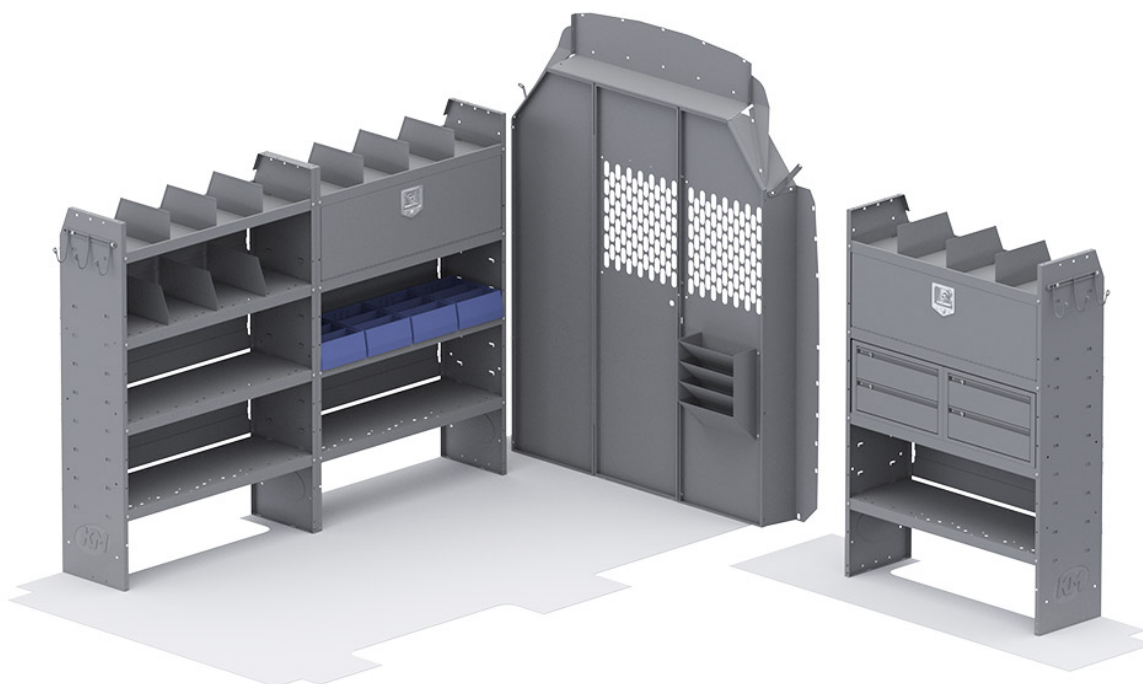

SECURITY 60" H SHELVES - TRANSIT 130" WB HIGH ROOF

Part # : 43TRH

PACKAGE INCLUDES

ITEM	DESCRIPTION	QTY
48424	Shelf Unit - 42" W x 60" H x 14" D	3
40010	Shelf Door Kit 42" W	2
40070	Drawer Cabinet - 2 Drawers	2
40060	Hook - 3 Prong "J"	2
40270	Hanging File Holder	1
40310	Small Parts Shelf Bin - 10" W Plastic	4
40030	Shelf Dividers 6" Tall (Set of 6)	2
40660	Partition - Perforated - Transit Mid/High Roof, Sprinter High Roof	1
40669TH	Partition Wing Kit - Transit High Roof - For use with 4066X partitions	1