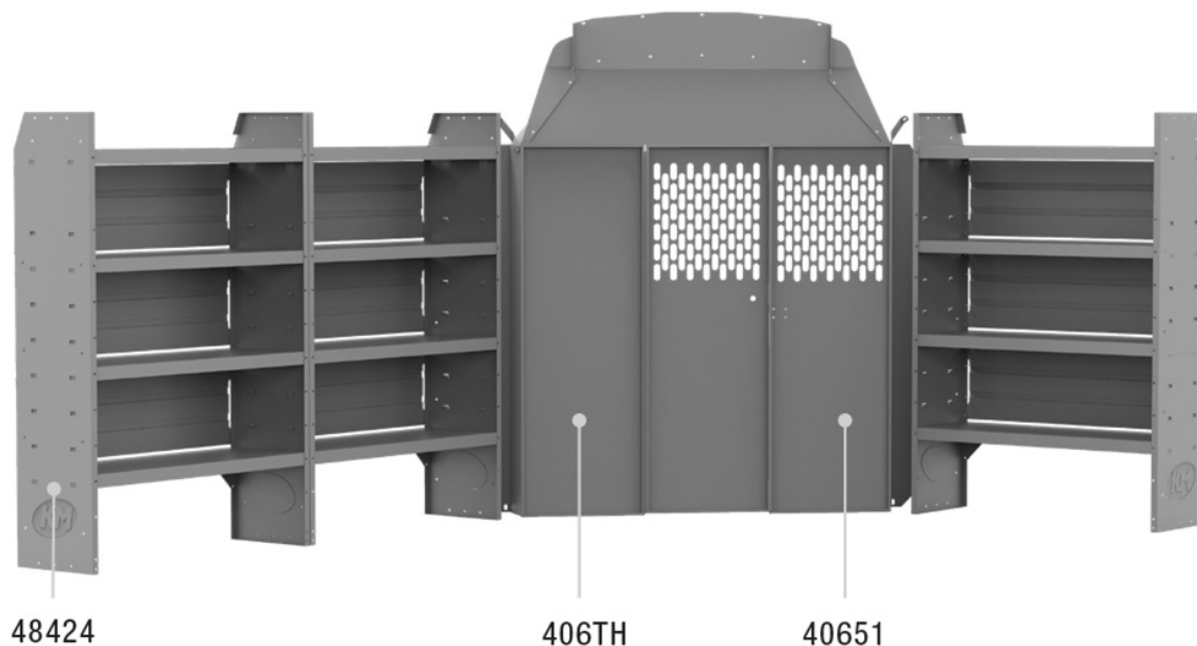

BASE 60" H SHELVES - TRANSIT 130" WB HIGH ROOF

Part # : 40TRH

Everything to get you started and a great price!

Kargo Master Base van packages give you just the basics and a perfect platform for building your van interior, your way.

PACKAGE INCLUDES

ITEM	DESCRIPTION	QTY
40651	Partition - Perforated - Sprinter Std Roof, NV High Roof, ProMaster Std/High Roof	1
48424	Shelf Unit - 42" W x 60" H x 14" D	3
406TH	Partition Wing Kit - Transit Mid/High Roof	1