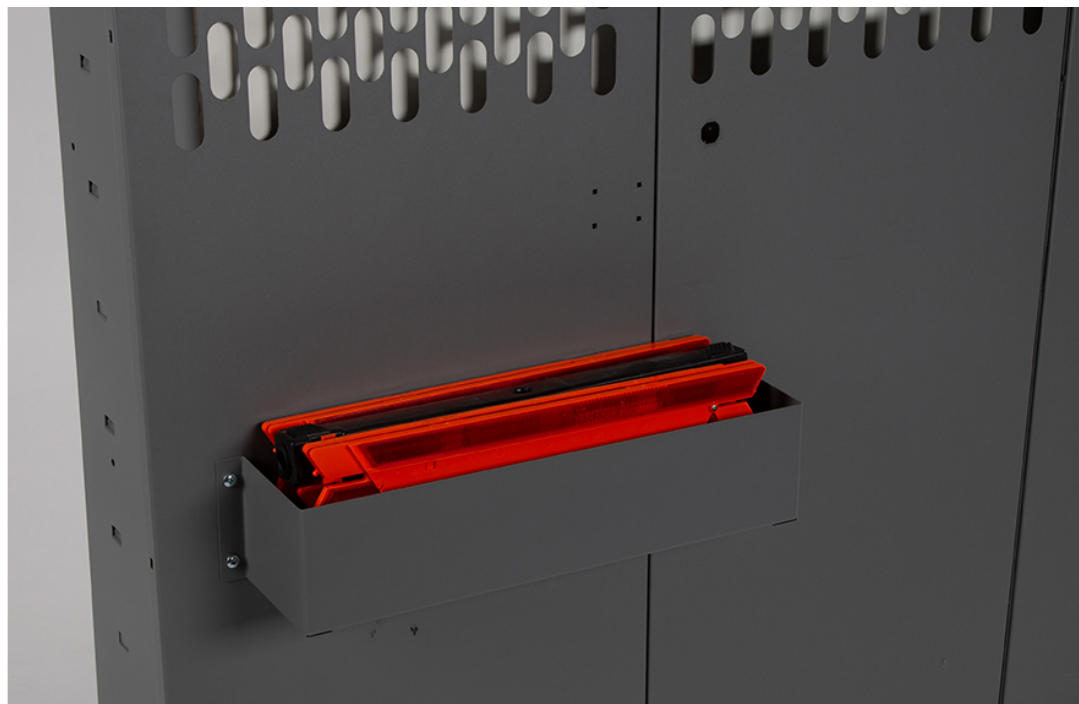

REFLECTOR KIT HOLDER

Part # : 40160

Keep your Reflector Kit off the van floor.

The Kargo Master Reflector Kit Holder keeps your reflector kit secure and within arms reach.