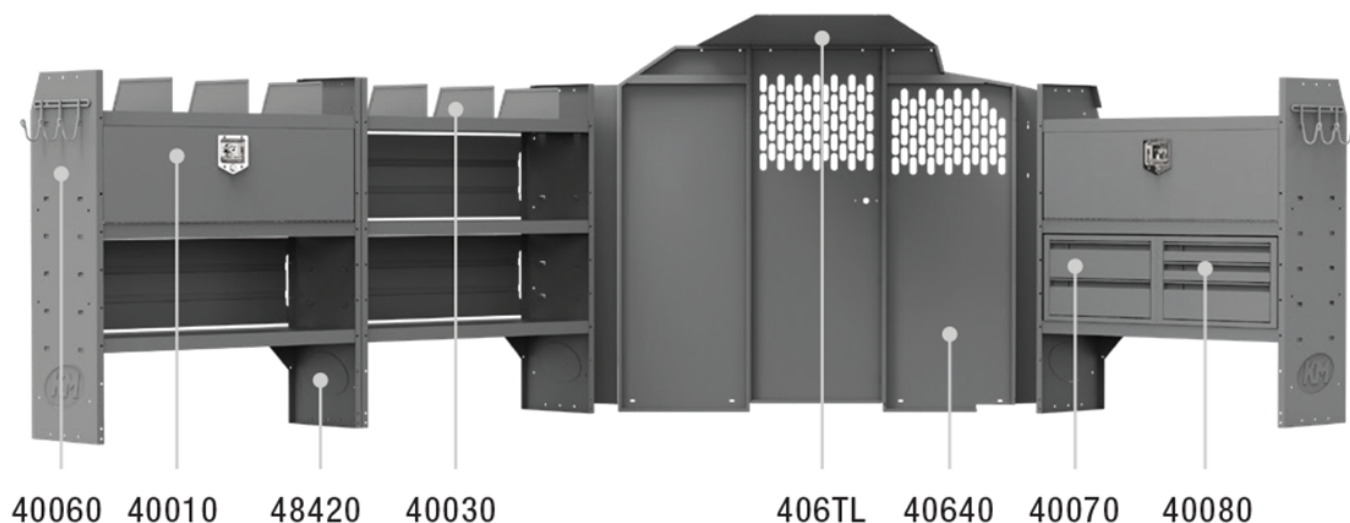

GENERAL SERVICE 46" H SHELVES - TRANSIT 130" WB LOW ROOF

Part # : 44TRL

Essentials for a well organized van

This package is well equipped with generous open shelf space and plenty of organized small parts storage with stackable & dividable plastic bins. Locking door kits provide added security for your expensive tools and equipment.

PACKAGE INCLUDES

ITEM	DESCRIPTION	QTY
40640	Partition - Perforated - Transit & NV Low Roof, GM, Metris	1
406TL	Partition Wing Kit - Transit Low Roof	1
48420	Shelf Unit - 42" W x 46" H x 14" D	3
40070	Drawer Cabinet - 2 Drawers	1
40080	Drawer Cabinet - 3 Drawers	1
40010	Shelf Door Kit 42" W	2
40060	Hook - 3 Prong "J"	2
40030	Shelf Dividers 6" Tall (Set of 6)	1