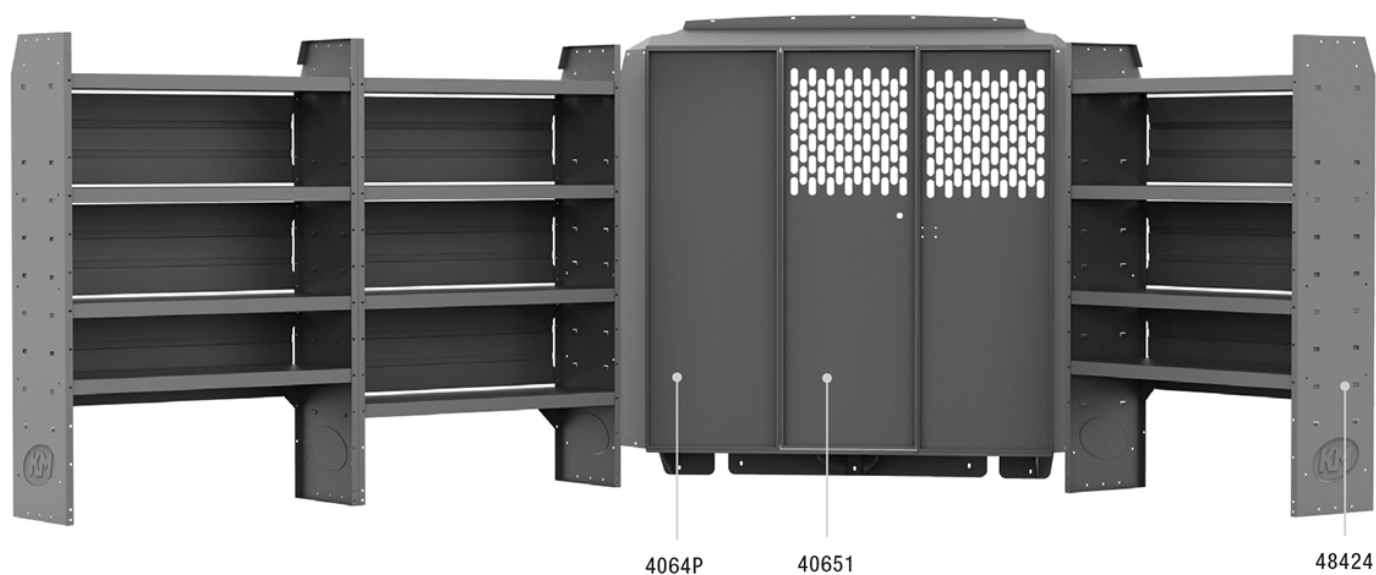

BASE 60" H SHELVES - PROMASTER 118" & 136" WB LOW/HIGH ROOF

Part # : 40PMS

Everything to get you started and a great price!

Kargo Master Base van packages give you just the basics and a perfect platform for building your van interior, your way. Fits Ram ProMaster 1500 118WB & 136WB

PACKAGE INCLUDES

ITEM	DESCRIPTION	QTY
40651	Partition - Perforated - Transit Mid/High Roof, Sprinter Std Roof, NV High Roof, ProMaster Low/High Roof	1
4064P	Partition Wing Kit - ProMaster Low/High Roof	1
48424	Shelf Unit - 42" W x 60" H x 14" D	3