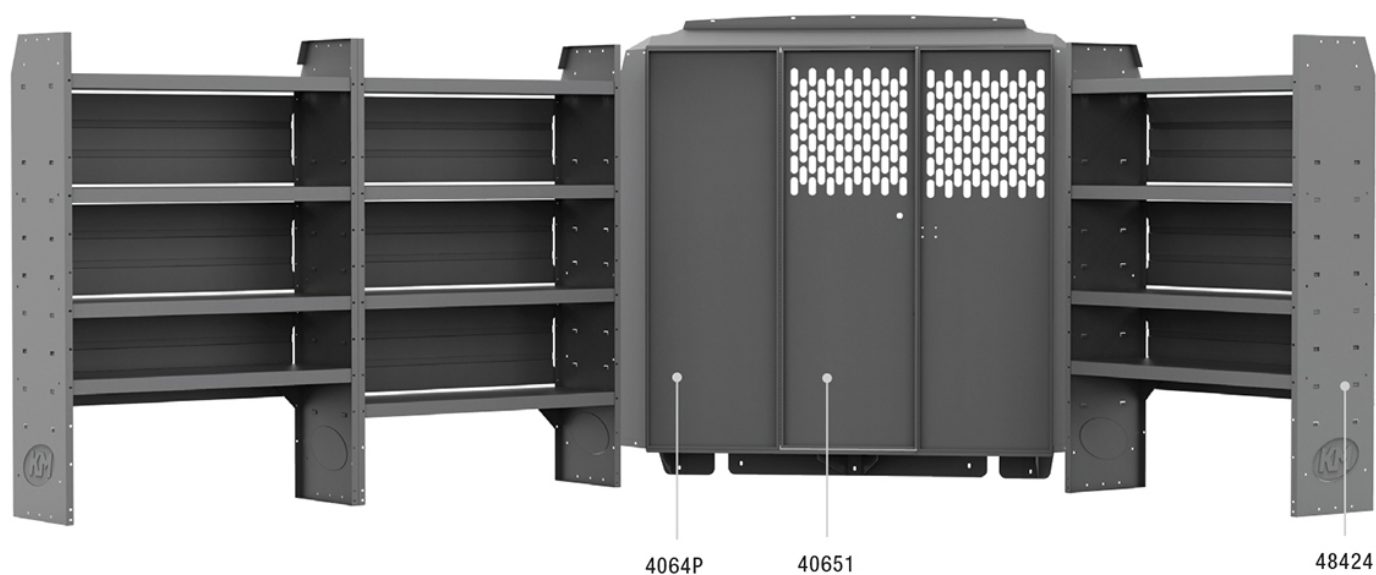

BASE 60" H SHELVES - PROMASTER 118" & 136" WB LOW/HIGH ROOF

Part # : 40PMS

Everything to get you started and a great price!

Kargo Master Base van packages give you just the basics and a perfect platform for building your van interior, your way. Fits Ram ProMaster 1500 118WB & 136WB

PACKAGE INCLUDES

ITEM	DESCRIPTION	QTY
40651	Partition - Perforated - Sprinter Std Roof, NV High Roof, ProMaster Std/High Roof	1
4064P	Partition Wing Kit - ProMaster Low/High Roof	1
48424	Shelf Unit - 42" W x 60" H x 14" D	3