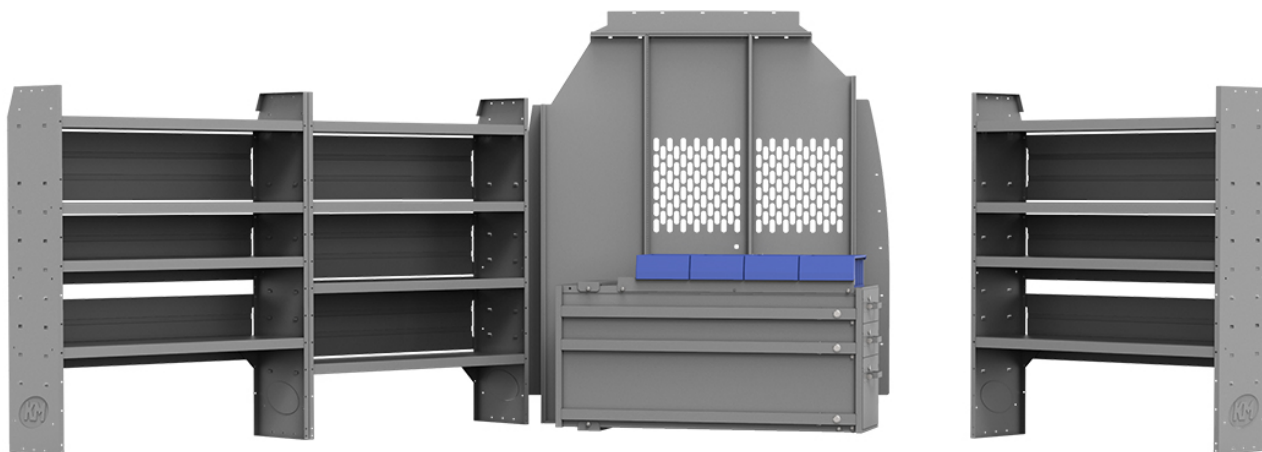

EZ ALL TRADES 60" H SHELVES - SPRINTER 170" WB HIGH ROOF

Part # : 46SPH

Combined shelving space and long drawer storage equal a great package

This top selling Kargo Master shelving package takes the work out of organizing your van.

PACKAGE INCLUDES

ITEM	DESCRIPTION	QTY
48524	Shelf Unit - 52" W x 60" H x 14" D	3
40250	Drawer Unit - Long Heavy-Duty - 3 Drawers	1
40310	Small Parts Shelf Bin - 10" W Plastic	4
4061S	Partition - Perforated - Sprinter High Roof (Includes Wing Kit)	1