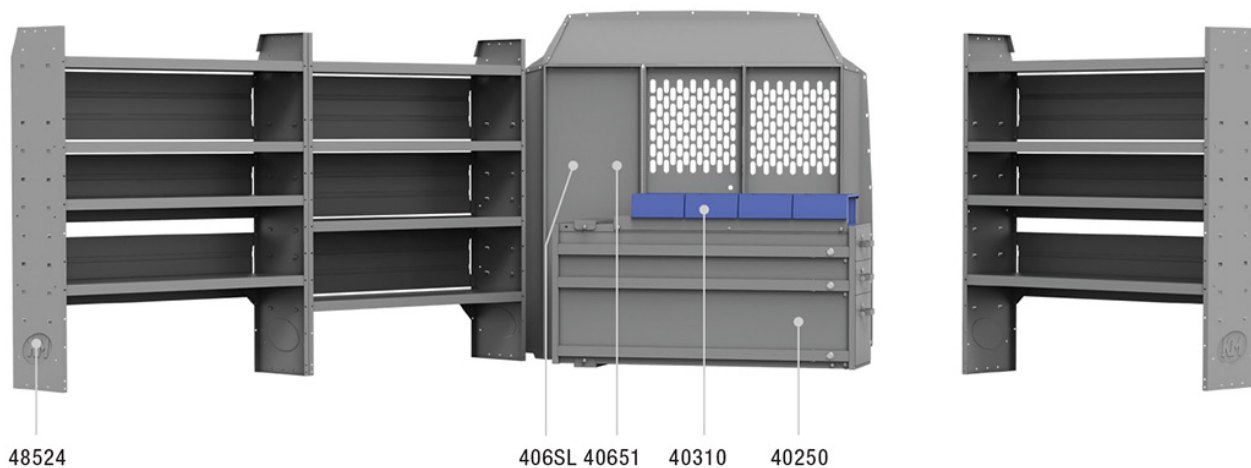

EZ ALL TRADES 60" H SHELVES - SPRINTER 144" WB STD ROOF

Part # : 46SPL

Combined shelving space and long drawer storage equal a great package

This top selling Kargo Master shelving package takes the work out of organizing your van.

PACKAGE INCLUDES

ITEM	DESCRIPTION	QTY
40651	Partition - Perforated - Sprinter Std Roof, NV High Roof, ProMaster Std/High Roof	1
406SL	Partition Wing Kit - Sprinter Std Roof	1
48524	Shelf Unit - 52" W x 60" H x 14" D	3
40250	Drawer Unit - Long Heavy-Duty - 3 Drawers	1
40310	Small Parts Shelf Bin - 10" W Plastic	4