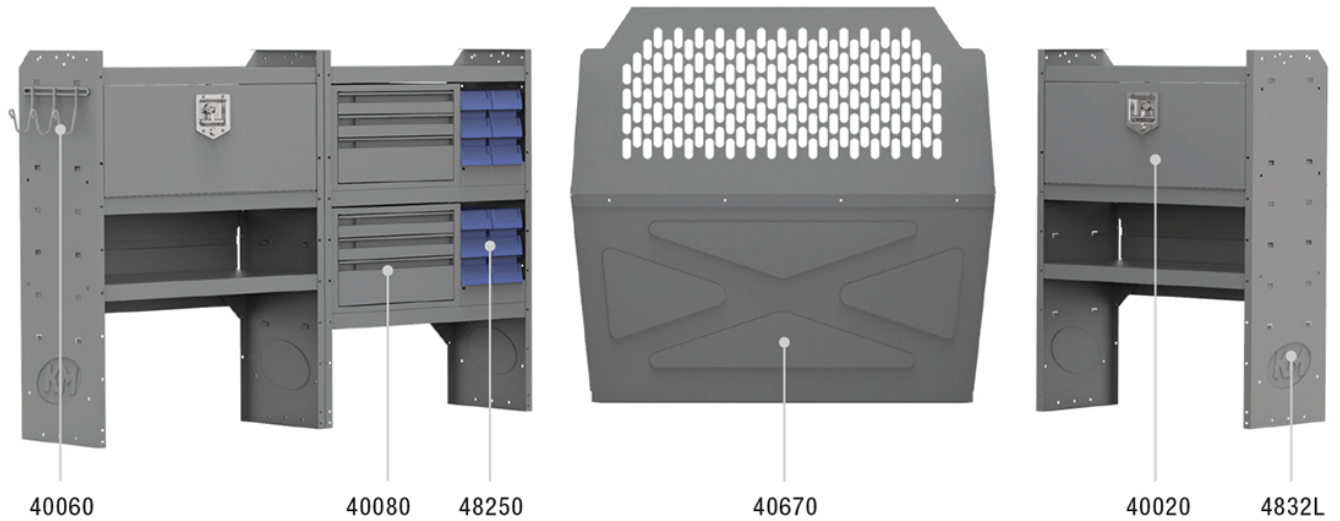

TELECOM 43" H SHELVES - TRANSIT CONNECT/PROMASTER CITY

Part # : 46TCL

PACKAGE INCLUDES

ITEM	DESCRIPTION	QTY
40670	Partition - Perforated - Compact Vans	1
4832L	Shelf Unit - 32" W x 43" H x 14" D	3
40020	Shelf Door Kit 32" W	2
40080	Drawer Cabinet - 3 Drawers	2
40060	Hook 3 Prong "J"	1
48250	10" W Plastic Small Parts Bin Module (6 - 5" W Bins)	2