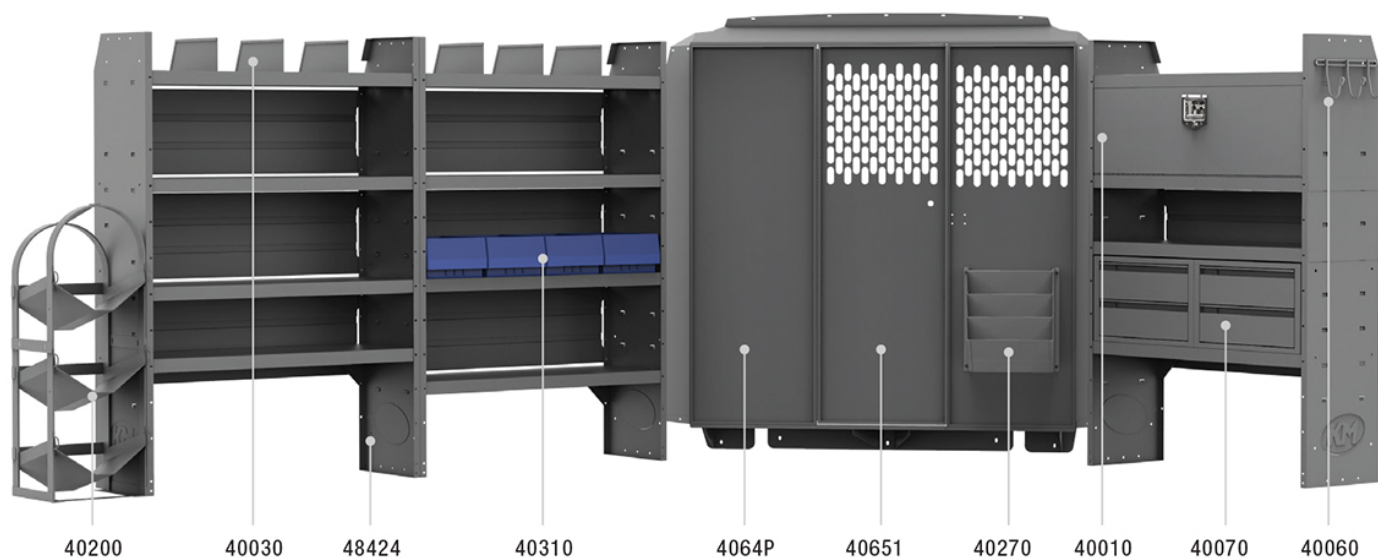

HVAC 60" H SHELVES - PROMASTER 136" WB LOW/HIGH ROOF

Part # : 45PMS

PACKAGE INCLUDES

ITEM	DESCRIPTION	QTY
40651	Partition - Perforated - Sprinter Std Roof, NV High Roof, ProMaster Std/High Roof	1
4064P	Partition Wing Kit - ProMaster Low/High Roof	1
48424	Shelf Unit - 42" W x 60" H x 14" D	3
40010	Shelf Door Kit 42" W	1
40070	Drawer Cabinet - 2 Drawers	2
40200	Refrigerant Tank Rack - 3 Tier	1
40060	Hook - 3 Prong "J"	1
40270	Hanging File Holder	1
40310	Small Parts Shelf Bin - 10" W Plastic	4
40030	Shelf Dividers 6" Tall (Set of 6)	1