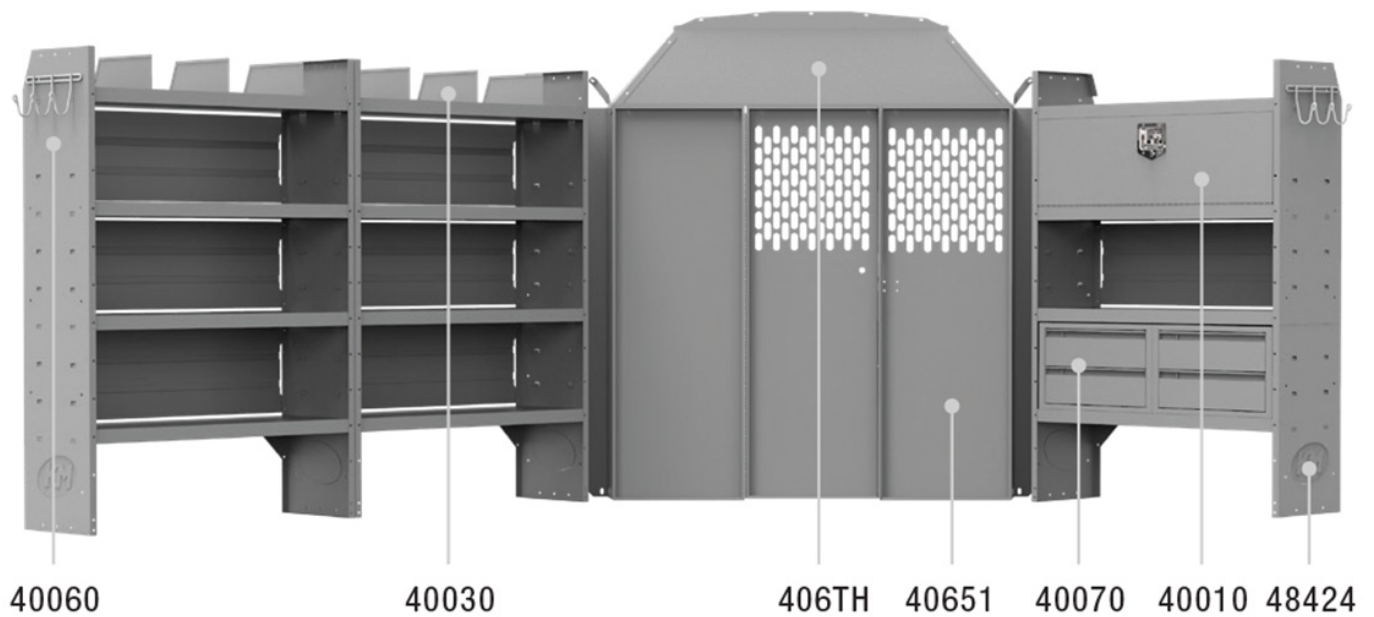

TELECOM 60" H SHELVES - TRANSIT 130" WB MID ROOF

Part # : 44TRM

Keep your connectors, spools and tool organized!

The Kargo Master Telecom Van Package is designed to organize common cabling parts and tools, making everything easily within reach.

PACKAGE INCLUDES

ITEM	DESCRIPTION	QTY
40651	Partition - Perforated - Transit Mid/High Roof, Sprinter Std Roof, NV High Roof, ProMaster Std/High Roof	1
48424	Shelf Unit - 42" W x 60" H x 14" D	3
40010	Shelf Door Kit 42" W	1
40070	Drawer Cabinet - 2 Drawers	2
40060	Hook - 3 Prong "J"	2
40030	Shelf Dividers 6" Tall (Set of 6)	1
406TM	Partition Wing Kit - Transit Mid Roof	1