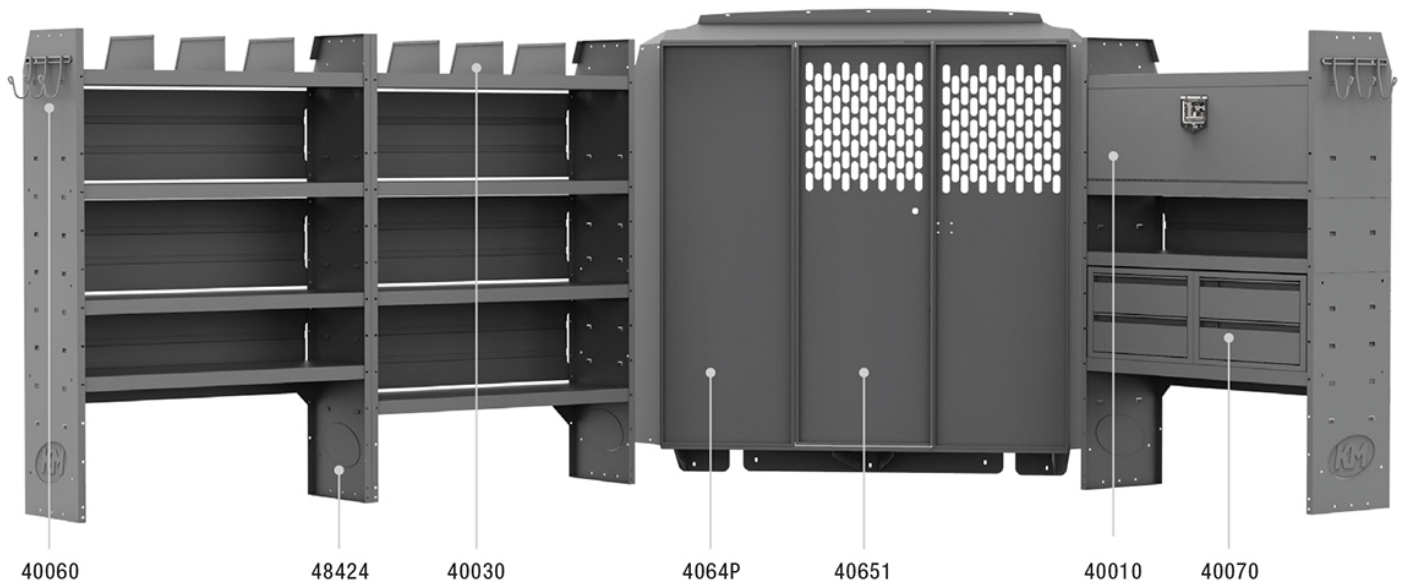

# TELECOM 60" H SHELVES - PROMASTER 136" WB LOW/HIGH ROOF

Part # : 44PMS

## Keep your connectors, spools and tool organized!

The Kargo Master Telecom Van Package is designed to organize common cabling parts and tools, making everything easily within reach. Fits Ram ProMaster 1500 118WB & 136WB

### PACKAGE INCLUDES

| ITEM  | DESCRIPTION                                                                                              | QTY |
|-------|----------------------------------------------------------------------------------------------------------|-----|
| 40651 | Partition - Perforated - Transit Mid/High Roof, Sprinter Std Roof, NV High Roof, ProMaster Low/High Roof | 1   |
| 4064P | Partition Wing Kit - ProMaster Low/High Roof                                                             | 1   |
| 48424 | Shelf Unit - 42" W x 60" H x 14" D                                                                       | 3   |
| 40010 | Shelf Door Kit 42" W                                                                                     | 1   |
| 40070 | Drawer Cabinet - 2 Drawers                                                                               | 2   |
| 40060 | Hook - 3 Prong "J"                                                                                       | 2   |
| 40030 | Shelf Dividers 6" Tall (Set of 6)                                                                        | 1   |