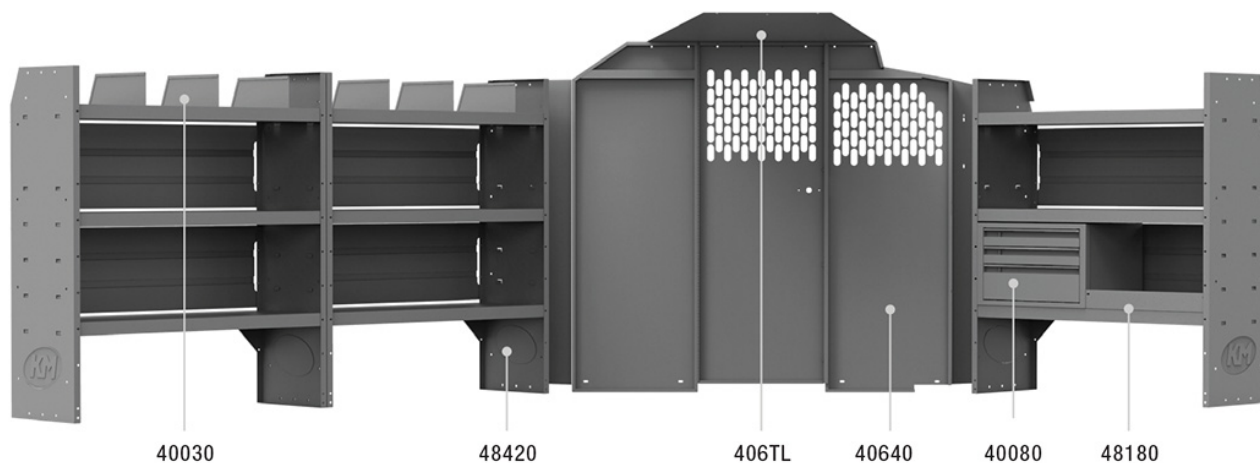

# COMMERCIAL BIN 46" H SHELVES - TRANSIT 130" WB LOW ROOF

Part # : 43TRL

## When you need more than the basics

The Kargo Master Commercial Bin Shelving Packages upgrade the Base Package with the addition of a 3 drawer storage cabinet/shelf lip combination to store small parts and/or paperwork and a set of 6 shelf dividers. Partition can be converted into a door for access to the rear cargo area with the addition of 40620 door & latch kit.

### PACKAGE INCLUDES

ITEM	DESCRIPTION	QTY
40640	Partition - Perforated - Transit & NV Low Roof, GM, Metris	1
406TL	Partition Wing Kit - Transit Low Roof	1
48420	Shelf Unit - 42" W x 46" H x 14" D	3
40080	Drawer Cabinet - 3 Drawers	1
40030	Shelf Dividers 6" Tall (Set of 6)	1
48180	Shelf Unit - Shelf Lip 20" L	1