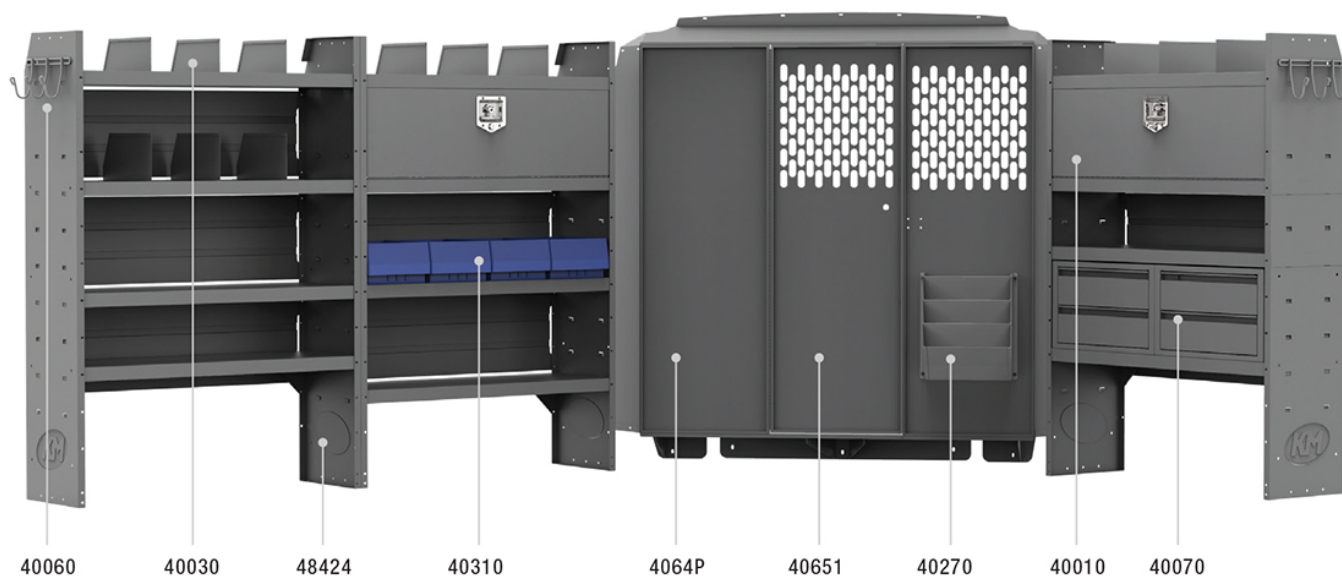

SECURITY 60" H SHELVES - PROMASTER 118" & 136" WB LOW/HIGH ROOF

Part # : 43PMS

Fits Ram ProMaster 118WB & 136WB

PACKAGE INCLUDES

ITEM	DESCRIPTION	QTY
40651	Partition - Perforated - Transit Mid/High Roof, Sprinter Std Roof, NV High Roof, ProMaster Low/High Roof	1
4064P	Partition Wing Kit - ProMaster Low/High Roof	1
48424	Shelf Unit - 42" W x 60" H x 14" D	3
40010	Shelf Door Kit 42" W	2
40070	Drawer Cabinet - 2 Drawers	2
40060	Hook - 3 Prong "J"	2
40270	Hanging File Holder	1
40310	Small Parts Shelf Bin - 10" W Plastic	4
40030	Shelf Dividers 6" Tall (Set of 6)	2