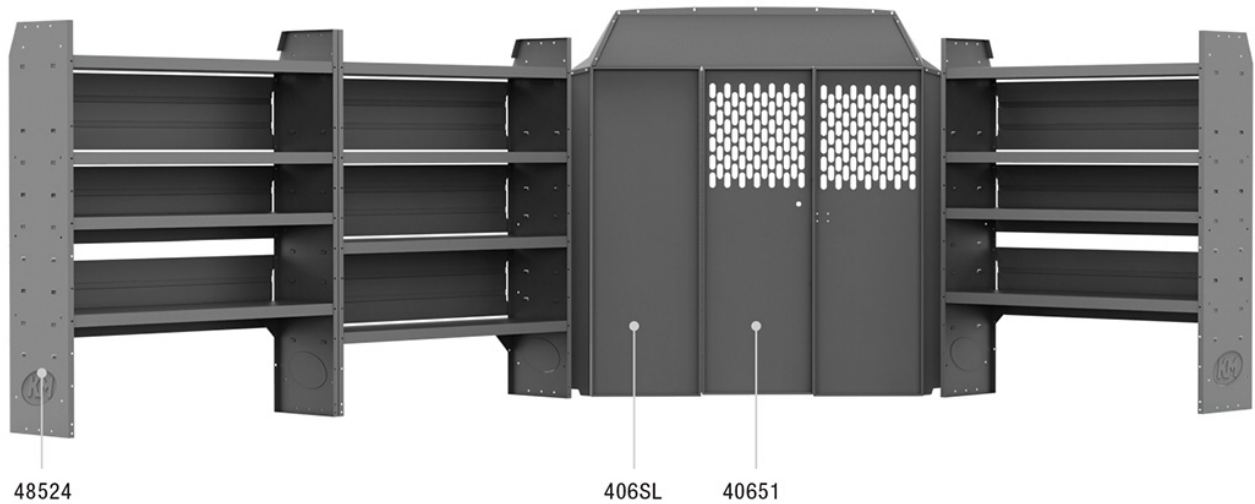

BASE 60" H SHELVES - SPRINTER 144" WB STD ROOF

Part # : 40SPL

Everything to get you started and a great price!

Kargo Master Base van packages give you just the basics and a perfect platform for building your van interior, your way.

PACKAGE INCLUDES

ITEM	DESCRIPTION	QTY
40651	Partition - Perforated - Sprinter Std Roof, NV High Roof, ProMaster Std/High Roof	1
406SL	Partition Wing Kit - Sprinter Std Roof	1
48524	Shelf Unit - 52" W x 60" H x 14" D	3