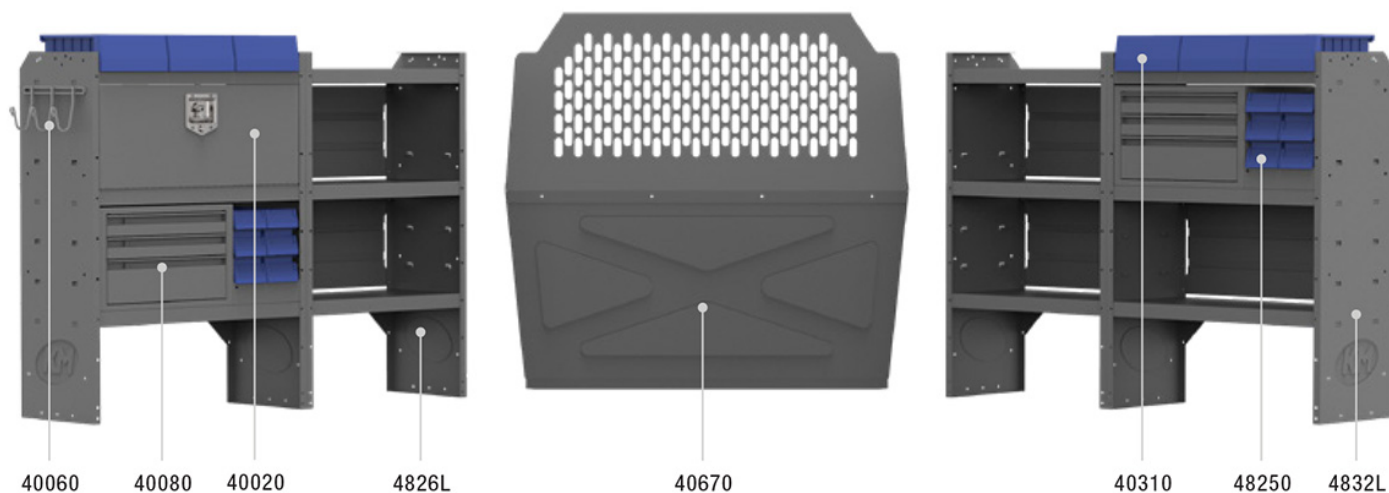

GENERAL SERVICE 43" H SHELVES - NV200 115" WB

Part # : 402CE

Essentials for a well organized van

This package is well equipped with generous open shelf space and plenty of organized small parts storage with stackable & dividable plastic bins. Locking door kits provide added security for your expensive tools and equipment.

PACKAGE INCLUDES

ITEM	DESCRIPTION	QTY
40670	Partition - Perforated - Compact Vans	1
4832L	Shelf Unit - 32" W x 43" H x 14" D	2
4826L	Shelf Unit - 26" W x 43" H x 14" D	2
40020	Shelf Door Kit 32" W	1
40080	Drawer Cabinet - 3 Drawers	2
48250	10" W Plastic Small Parts Bin Module (6 - 5" W Bins)	2
40060	Hook - 3 Prong "J"	1
48250	10" W Plastic Small Parts Bin Module (6 - 5" W Bins)	6
48301NC	Shelf Mount Kit - NV200 - Use with 4832L	2