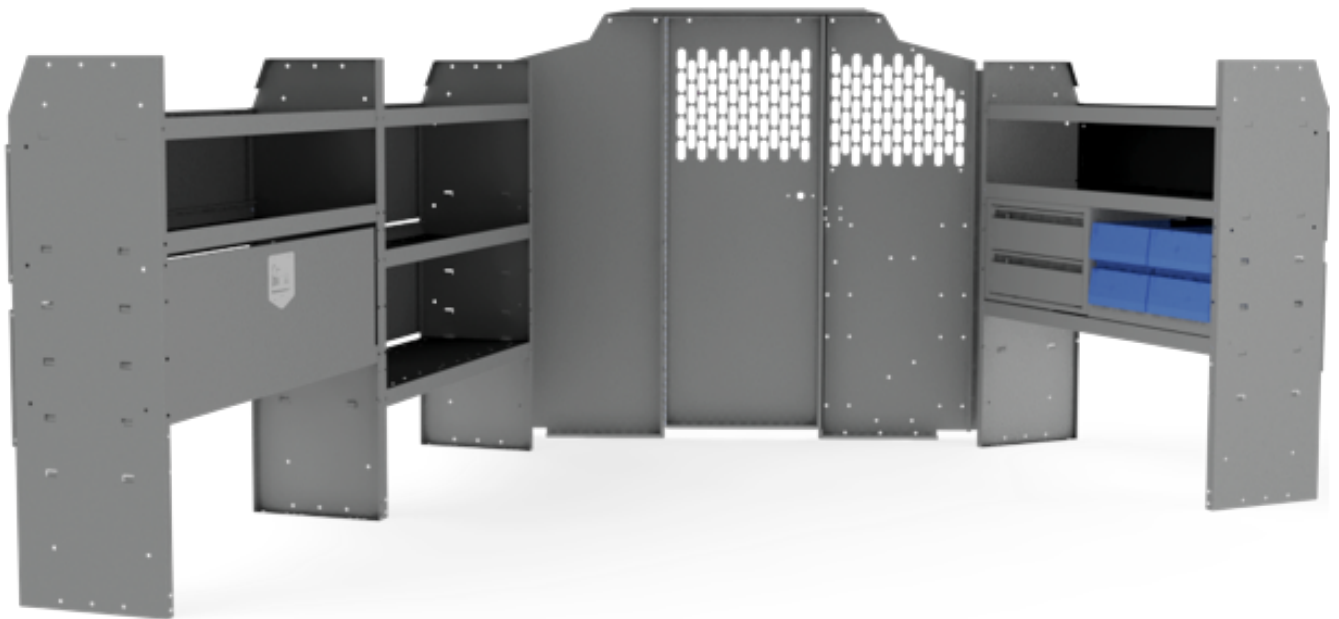

# TRADESMAN SERVICE 46" H SHELVES - METRIS 126" WB

Part # : 4010M

## PACKAGE INCLUDES

ITEM	DESCRIPTION	QTY
40640	Partition - Perforated - Transit & NV Low Roof, GM, Metris	1
4064M	Partition Wing Kit - Metris	1
48420	Shelf Unit - 42" W x 46" H x 14" D	2
48320	Shelf Unit - 32" W x 46" H x 14" D	1
40010	Shelf Door Kit 42" W	1
40070	Drawer Cabinet - 2 Drawers	1
48180	Shelf Lip 20" L x 2.75" H	1
40310	Small Parts Shelf Bin - 10" W Plastic	4