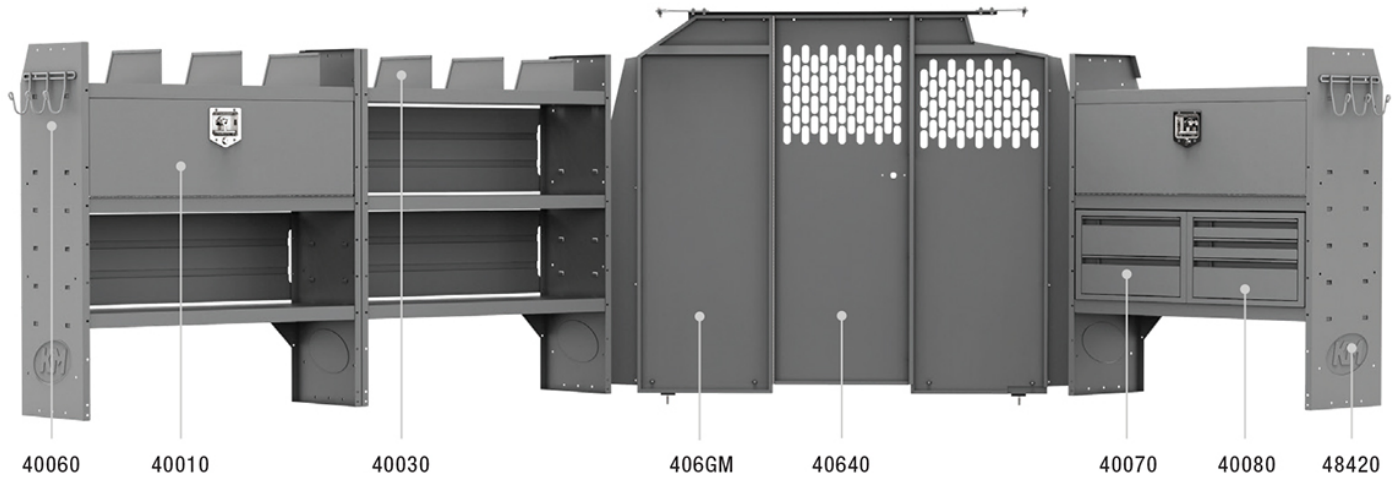

TRADESMAN SERVICE 46" H SHELVES - GM 135" WB

Part # : 4010C

PACKAGE INCLUDES

ITEM	DESCRIPTION	QTY
40640	Partition - Perforated - Transit & NV Low Roof, GM, Metris	1
48420	Shelf Unit - 42" W x 46" H x 14" D	3
40010	Shelf Door Kit 42" W	1
40070	Drawer Cabinet - 2 Drawers	1
48200	Small Parts Plastic Bin Module 20" W (4 - 10" W Bins)	1
406GM	Partition Wing Kit - GM	1