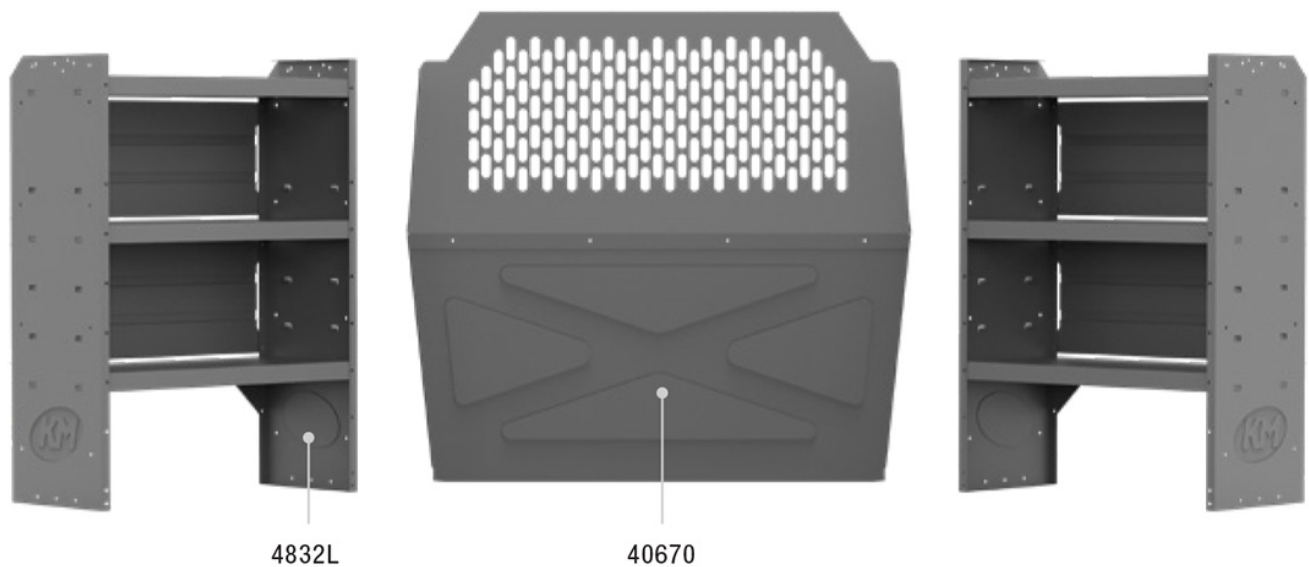

COMMERCIAL 43" H SHELVES - NV200 115" WB

Part # : 400CE

Start with the basics

The Kargo Master Commercial Shelving Package gives you the basic for building your van exactly the way you want. Add accessories and additional shelving for a one of a kind custom package or keep it simple. The choice is yours.

PACKAGE INCLUDES

ITEM	DESCRIPTION	QTY
40670	Partition - Perforated - Compact Vans	1
4832L	Shelf Unit - 32" W x 43" H x 14" D	2
48301NC	Shelf Mount Kit - NV200 - Use with 4832L	2